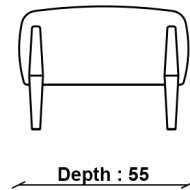

2099 BRONTE FOOTSTOOL

TECHNICAL DRAWING - All dimensions in cm

ADDITIONAL DIMENSIONS

CLEARANCE BELOW UPHOLSTERY
Height 15cm