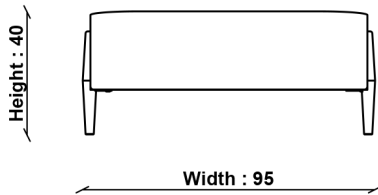

2099 BRONTE FOOTSTOOL

TECHNICAL DRAWING - All dimensions in cm

ADDITIONAL DIMENSIONS

CLEARANCE BELOW UPHOLSTERY
Height 15cm