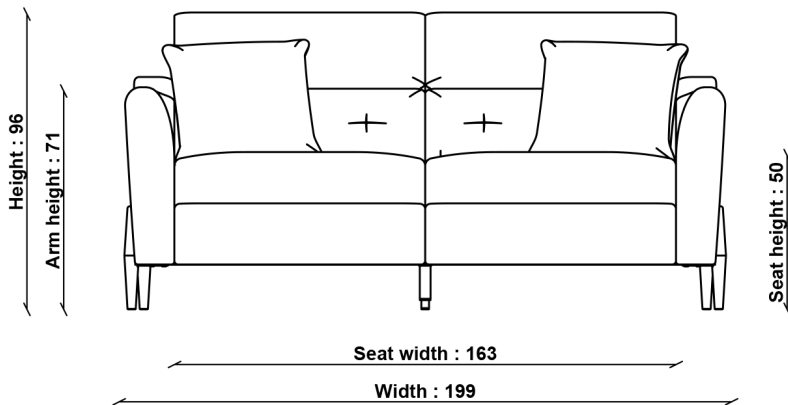

20984 BRONTE LARGE SOFA

TECHNICAL DRAWING - All dimensions in cm

ADDITIONAL DIMENSIONS

CLEARANCE BELOW UPHOLSTERY
Height 15cm