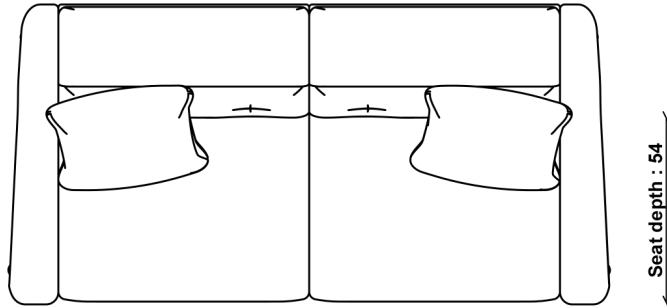

20984 BRONTE LARGE SOFA

TECHNICAL DRAWING - All dimensions in cm

ADDITIONAL DIMENSIONS

CLEARANCE BELOW UPHOLSTERY
Height 15cm