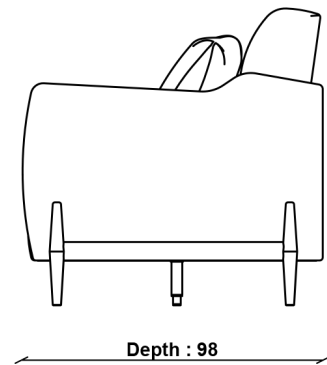

20984 BRONTE LARGE SOFA

TECHNICAL DRAWING - All dimensions in cm

ADDITIONAL DIMENSIONS

CLEARANCE BELOW UPHOLSTERY
Height 15cm