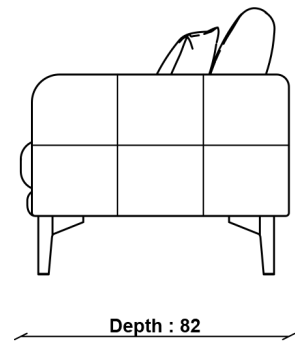

UK

PRODUCT DIMENSIONS

Width: 200cm

Depth: 82cm

Height: 87cm

SEAT HEIGHT

45cm

SEAT DEPTH

53cm

ARM HEIGHT

66cm

SEAT WIDTH ARM TO ARM

180cm

CLEARANCE UNDER

19cm

PACKAGED DIMENSIONS

W 204 x L 86 x H 55 (CM). 65kg

UNPACKED WEIGHT

60kg

ASSEMBLY

Assembly Required

CUSHIONS

Reversible: No

FILLING COMPOSITION

Seat Interior: Foam with fibre wrap

51604 ILMER LARGE SOFA

TECHNICAL DRAWING - All dimensions in cm

ADDITIONAL DIMENSIONS

CLEARANCE BELOW UPHOLSTERY
Height 19cm

ercol