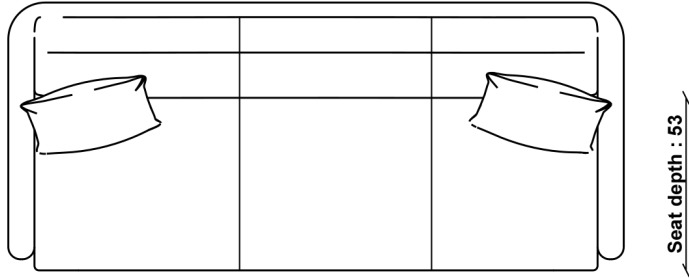

UK

PRODUCT DIMENSIONS

Width: 200cm

Depth: 82cm

Height: 87cm

SEAT HEIGHT

45cm

SEAT DEPTH

53cm

ARM HEIGHT

66cm

SEAT WIDTH ARM TO ARM

180cm

CLEARANCE UNDER

19cm

PACKAGED DIMENSIONS

W 204 x L 86 x H 55 (CM). 65kg

UNPACKED WEIGHT

60kg

ASSEMBLY

Assembly Required

CUSHIONS

Reversible: No

FILLING COMPOSITION

Seat Interior: Foam with fibre wrap

51604 ILMER LARGE SOFA

TECHNICAL DRAWING - All dimensions in cm

ADDITIONAL DIMENSIONS

CLEARANCE BELOW UPHOLSTERY
Height 19cm

ercol