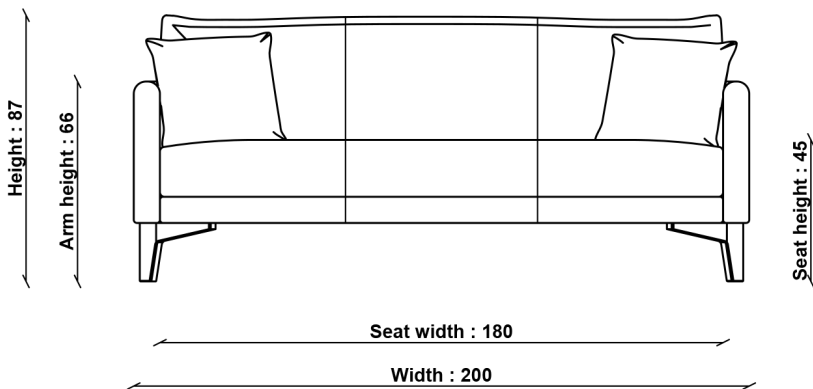

UK

PRODUCT DIMENSIONS

Width: 200cm

Depth: 82cm

Height: 87cm

SEAT HEIGHT

45cm

SEAT DEPTH

53cm

ARM HEIGHT

66cm

SEAT WIDTH ARM TO ARM

180cm

CLEARANCE UNDER

19cm

PACKAGED DIMENSIONS

W 204 x L 86 x H 55 (CM). 65kg

UNPACKED WEIGHT

60kg

ASSEMBLY

Assembly Required

CUSHIONS

Reversible: No

FILLING COMPOSITION

Seat Interior: Foam with fibre wrap

51604 ILMER LARGE SOFA

TECHNICAL DRAWING - All dimensions in cm

ADDITIONAL DIMENSIONS

CLEARANCE BELOW UPHOLSTERY
Height 19cm

ercol