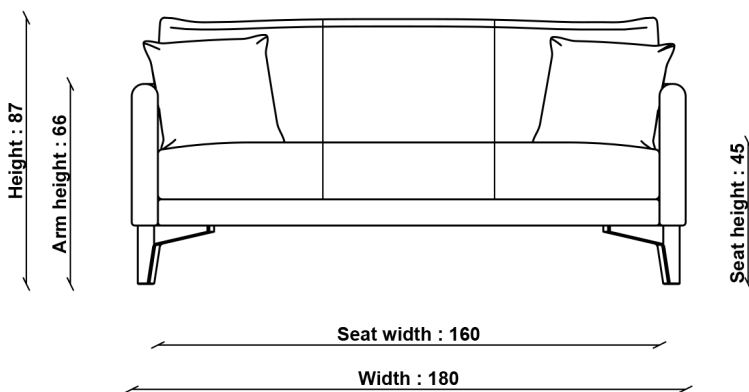

UK

PRODUCT DIMENSIONS

Width: 180cm

Depth: 82cm

Height: 87cm

SEAT HEIGHT

45cm

SEAT DEPTH

53cm

ARM HEIGHT

66cm

SEAT WIDTH ARM TO ARM

160cm

CLEARANCE UNDER

19cm

PACKAGED DIMENSIONS

W 184 x L 86 x H 55 (CM). 60kg

UNPACKED WEIGHT

55kg

ASSEMBLY

Assembly Required

CUSHIONS

Reversible: No

FILLING COMPOSITION

Seat Interior: Foam with fibre wrap

51603 ILMER MEDIUM SOFA

TECHNICAL DRAWING - All dimensions in cm

ADDITIONAL DIMENSIONS

CLEARANCE BELOW UPHOLSTERY
Height 19cm

ercol