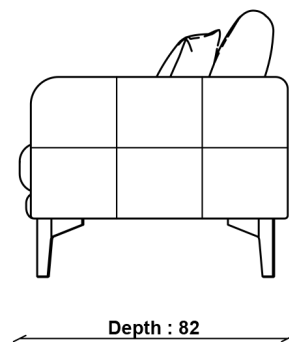

UK

PRODUCT DIMENSIONS

Width: 180cm

Depth: 82cm

Height: 87cm

SEAT HEIGHT

45cm

SEAT DEPTH

53cm

ARM HEIGHT

66cm

SEAT WIDTH ARM TO ARM

160cm

CLEARANCE UNDER

19cm

PACKAGED DIMENSIONS

W 184 x L 86 x H 55 (CM). 60kg

UNPACKED WEIGHT

55kg

ASSEMBLY

Assembly Required

CUSHIONS

Reversible: No

FILLING COMPOSITION

Seat Interior: Foam with fibre wrap

51603 ILMER MEDIUM SOFA

TECHNICAL DRAWING - All dimensions in cm

ADDITIONAL DIMENSIONS

CLEARANCE BELOW UPHOLSTERY
Height 19cm

ercol