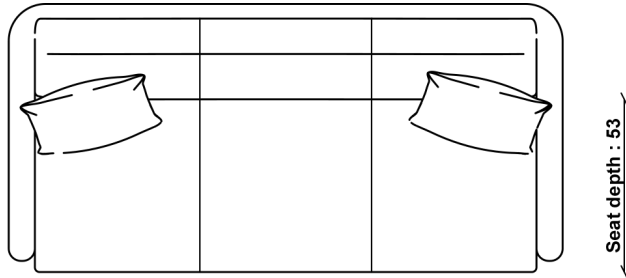

UK

PRODUCT DIMENSIONS

Width: 180cm

Depth: 82cm

Height: 87cm

SEAT HEIGHT

45cm

SEAT DEPTH

53cm

ARM HEIGHT

66cm

SEAT WIDTH ARM TO ARM

160cm

CLEARANCE UNDER

19cm

PACKAGED DIMENSIONS

W 184 x L 86 x H 55 (CM). 60kg

UNPACKED WEIGHT

55kg

ASSEMBLY

Assembly Required

CUSHIONS

Reversible: No

FILLING COMPOSITION

Seat Interior: Foam with fibre wrap

51603 ILMER MEDIUM SOFA

TECHNICAL DRAWING - All dimensions in cm

ADDITIONAL DIMENSIONS

CLEARANCE BELOW UPHOLSTERY
Height 19cm

ercol