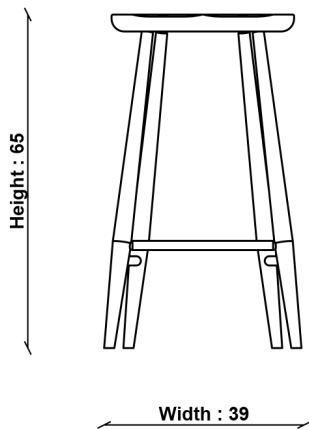

#### PRODUCT DIMENSIONS

Width: 39cm

Depth: 33cm

Height: 65cm

---

#### PACKAGED DIMENSIONS

W 36 x L 40.5 x H 68 (CM). 4.3kg

---

#### UNPACKED WEIGHT

2.4kg

---

# 3982 BELLINGDON BAR STOOL

TECHNICAL DRAWING - All dimensions in cm

DIMENSION TOLERANCES +/- 10MM