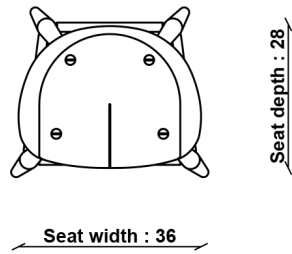

3982 BELLINGDON BAR STOOL

TECHNICAL DRAWING - All dimensions in cm

DIMENSION TOLERANCES +/- 10MM