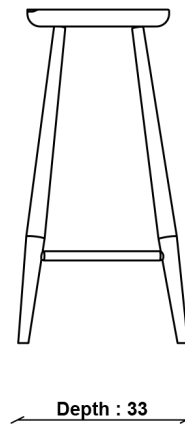

#### PRODUCT DIMENSIONS

Width: 39cm

Depth: 33cm

Height: 65cm

---

#### PACKAGED DIMENSIONS

W 36 x L 40.5 x H 68 (CM). 4.3kg

---

#### UNPACKED WEIGHT

2.4kg

---

# 3982 BELLINGDON BAR STOOL

TECHNICAL DRAWING - All dimensions in cm

DIMENSION TOLERANCES +/- 10MM