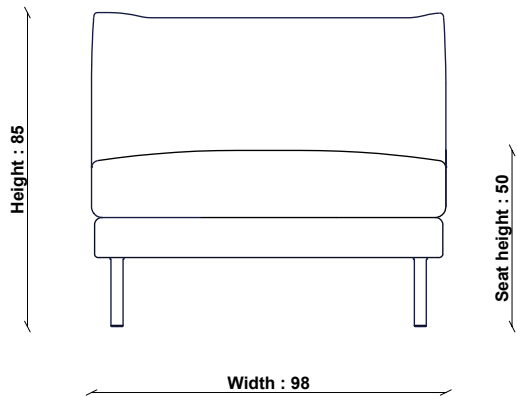

4446 FORLI GRAND SOFA SINGLE SEAT NO ARMS

TECHNICAL DRAWING - All dimensions in CM

ercol