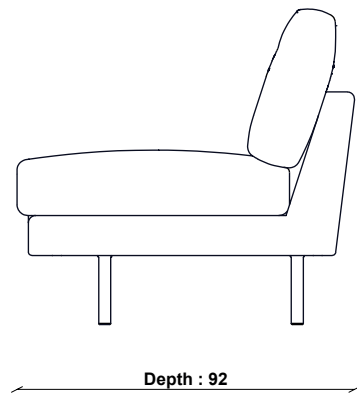

### PRODUCT DIMENSIONS

Width: 98cm

Depth: 92cm

Height: 85cm

---

### FILLING COMPOSITION

Seat Interior: Foam with fibre wrap

Back Interior: Fibre

Scatter Interior: Feather and Fibre

# 4446 FORLI GRAND SOFA SINGLE SEAT NO ARMS

TECHNICAL DRAWING - All dimensions in CM

ercol