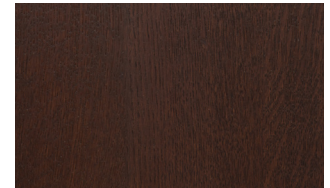

ercol furniture comes in a selection of finishes. Each collection has the available finishes on the product specification.

ASH WOOD FINISHES

Pale Timber (PT)
Ash

Whitened (NM)
Ash

Clear Matt (CM)
Ash

Straw (ST)
Ash

Light (LT)
Ash

Golden Dawn (GD)
Ash

Darkened (DA)
Ash

Dark Wood (DK)
Ash

OAK WOOD FINISHES

Dead Matt (DM)
Oak

Clear Matt (CM)
Oak

Patina Oak (PO)
Oak

Dark Wood (DK)
Oak

TULIPWOOD

Tulipwood (DK)

PAINT FINISHES

Black (BK)

White (WT)