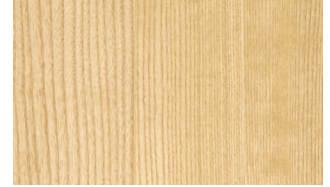

ercol furniture comes in a selection of finishes. Each collection has the available finishes on the product specification.

ASH WOOD FINISHES

Pale Timber (PT)
Ash

Whitened (NM)
Ash

Clear Matt (CM)
Ash

Straw (ST)
Ash

Light (LT)
Ash

Golden Dawn (GD)
Ash

Darkened (DA)
Ash

Dark Wood (DK)
Ash

OAK WOOD FINISHES

Dead Matt (DM)
Oak

Clear Matt (CM)
Oak

Patina Oak (PO)
Oak