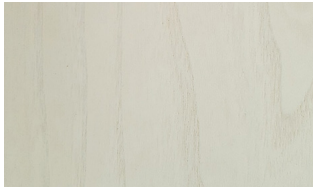

ercol furniture comes in a selection of finishes. Each collection has the available finishes on the product specification.

ASH WOOD FINISHES

Pale Timber (PT)
Ash

Whitened (NM)
Ash

Clear Matt (CM)
Ash

Straw (ST)
Ash

Light (LT)
Ash

Golden Dawn (GD)
Ash

Darkened (DA)
Ash

Dark Wood (DK)
Ash

OAK WOOD FINISHES

Dead Matt (DM)
Oak

Clear Matt (CM)
Oak

Patina Oak (PO)
Oak