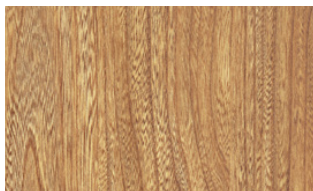

ercol furniture comes in a selection of finishes. Each collection has the available finishes on the product specification.

ASH WOOD FINISHES

Pale Timber (PT)
Ash

Whitened (NM)
Ash

Clear Matt (CM)
Ash

Straw (ST)
Ash

Light (LT)
Ash

Golden Dawn (GD)
Ash

Darkened (DA)
Ash

Dark Wood (DK)
Ash

OAK WOOD FINISHES

Dead Matt (DM)
Oak

Clear Matt (CM)
Oak

Patina Oak (PO)
Oak