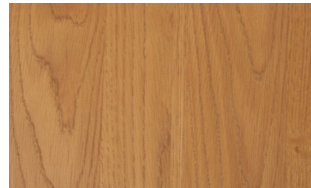

ercol furniture comes in a selection of finishes. Each collection has the available finishes on the product specification.

ASH WOOD FINISHES

Pale Timber (PT)
Ash

Whitened (NM)
Ash

Clear Matt (CM)
Ash

Straw (ST)
Ash

Light (LT)
Ash

Golden Dawn (GD)
Ash

Darkened (DA)
Ash

Dark Wood (DK)
Ash

OAK WOOD FINISHES

Dead Matt (DM)
Oak

Clear Matt (CM)
Oak

Patina Oak (PO)
Oak