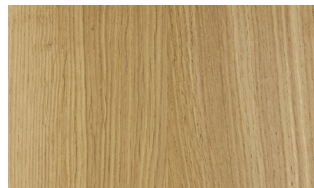

ercol furniture comes in a selection of finishes. Each collection has the available finishes on the product specification.

ASH WOOD FINISHES

Pale Timber (PT)
Ash

Whitened (NM)
Ash

Clear Matt (CM)
Ash

Straw (ST)
Ash

Light (LT)
Ash

Golden Dawn (GD)
Ash

Darkened (DA)
Ash

Dark Wood (DK)
Ash

OAK WOOD FINISHES

Dead Matt (DM)
Oak

Clear Matt (CM)
Oak

Patina Oak (PO)
Oak