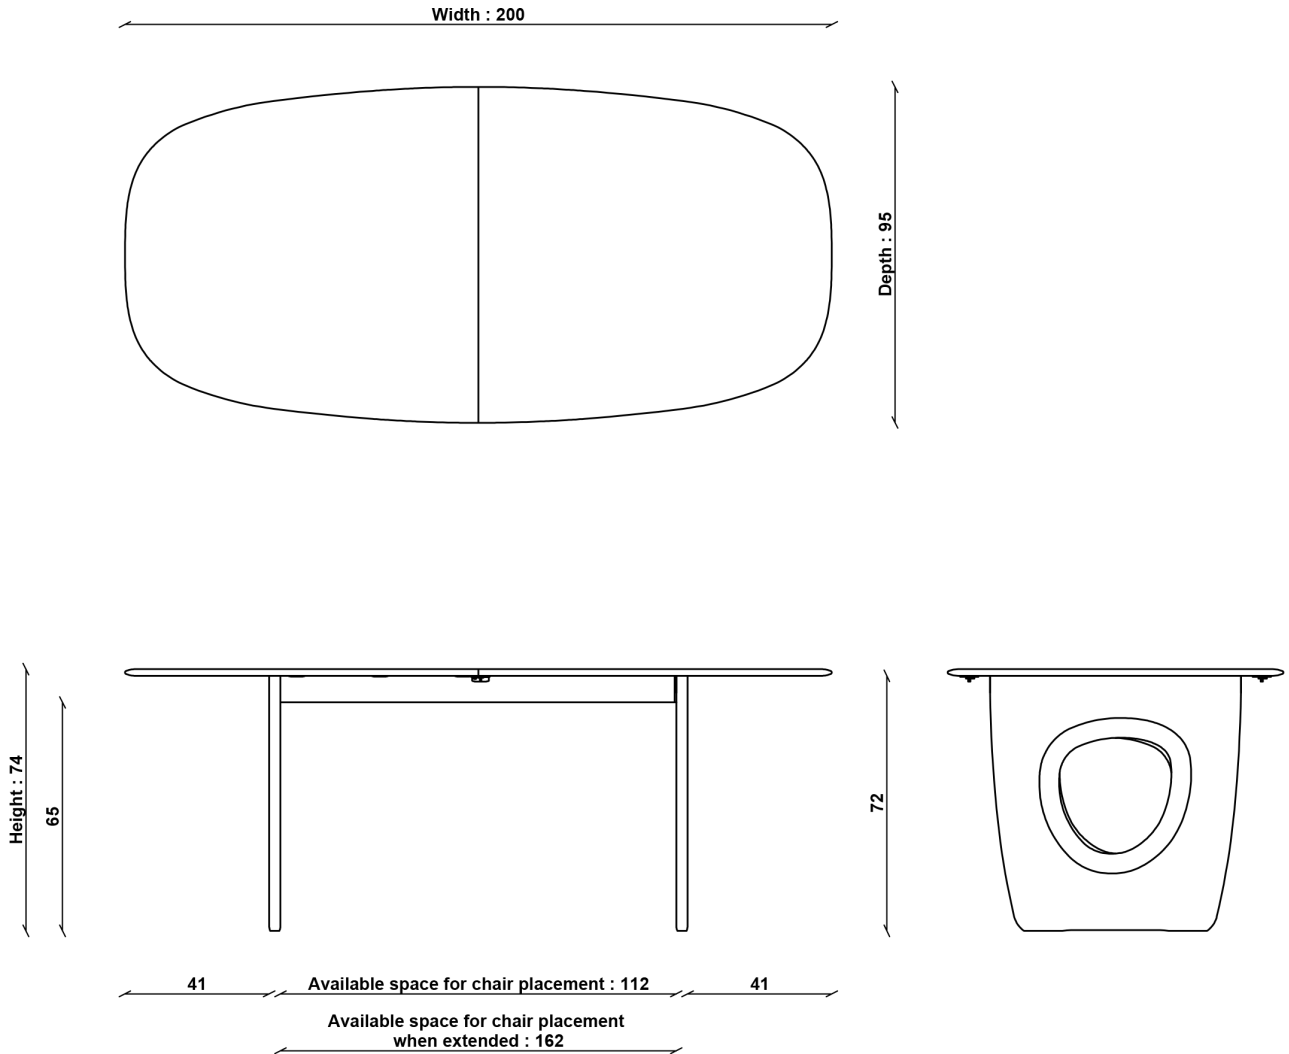

TECHNICAL SPECIFICATIONS

CONSTRUCTION

Solid Ash

DESIGNED BY

In-house design

COUNTRY OF ORIGIN

UK

PRODUCT DIMENSIONS

Width: 200-250cm

Depth: 95cm

Height: 74cm

UNPACKED WEIGHT

56kg

ASSEMBLY

Partial Assembly - legs

4292 HIGHMOOR EXTENDING DINING TABLE

TECHNICAL DRAWING - All dimensions in cm

ADDITIONAL DIMENSIONS

SIZE EXTENDED
Width 250cm