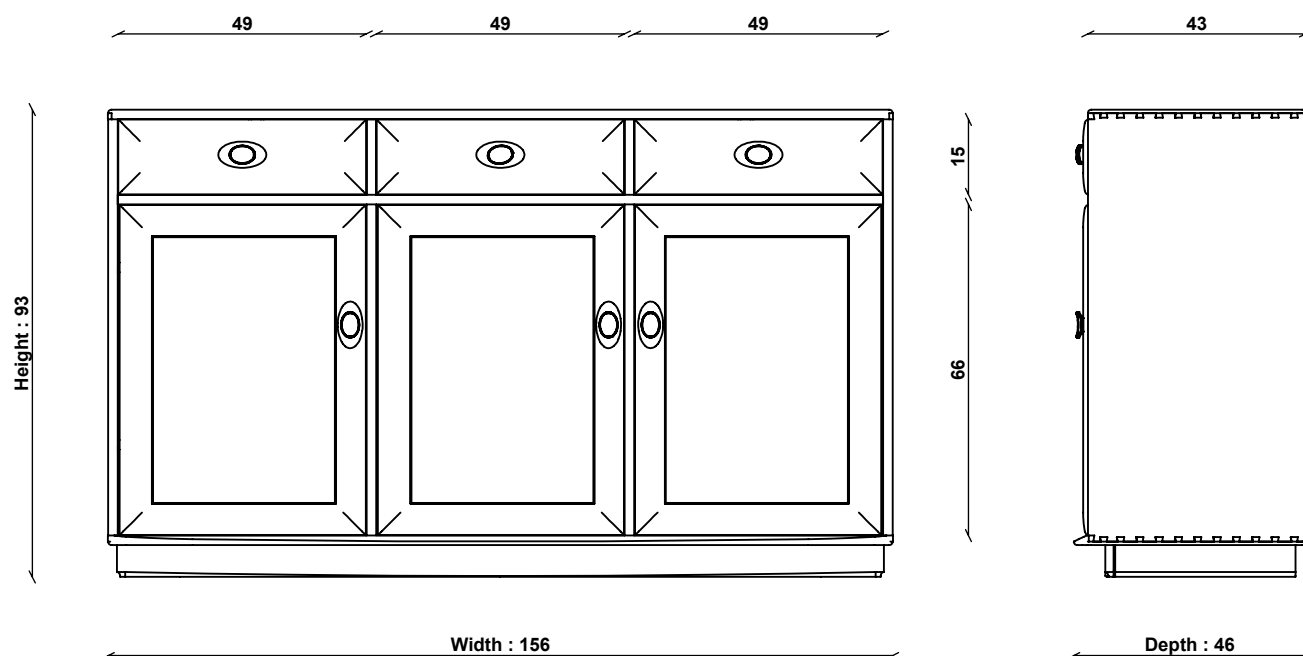

3822 WINDSOR 3 DOOR HIGH SIDEBOARD

Functional and elegant this ash sideboard creates a real focal point in any room. Three cupboards with adjustable shelves provide extensive and flexible storage. There are three drawers which provide ample storage space for smaller items. Wooden sculpted handles in oval recesses that echo the shape of the handles, on both the cupboard fronts and the drawers, are a signature of the Windsor range. In a lovely design detail, the handles twist to open the doors. This ash storage unit will be finished in your choice from a variety of lacquer colours that both protects the timber, whilst enabling you to choose the look to match your style and dcor. This sideboard can be coupled with the Windsor display top (3852) for a complete storage and display unit (3822H).

COUNTRY OF ORIGIN

UK

PRODUCT DIMENSIONS

Width: 159cm

Depth: 48cm

Height: 97cm

UNPACKED WEIGHT

82.5kg

ASSEMBLY

Fully assembled

PACKAGED DIMENSIONS

48cm (H) x 159cm (W) x 97cm (L). 85.5kg

3822 WINDSOR 3 DOOR HIGH SIDEBOARD

TECHNICAL DRAWING - All dimensions in cm

ADDITIONAL DIMENSIONS

ADJUSTABLE SHELF DIMENSIONS

Width 49cm
Depth 35cm
Height 2cm

HEIGHT ABOVE ADJUSTABLE SHELF END CUPBOARDS

Highest position 11cm
Lowest position 33cm

HEIGHT ABOVE ADJUSTABLE SHELF CENTRE CUPBOARD

Highest position 11cm
Lowest position 46cm