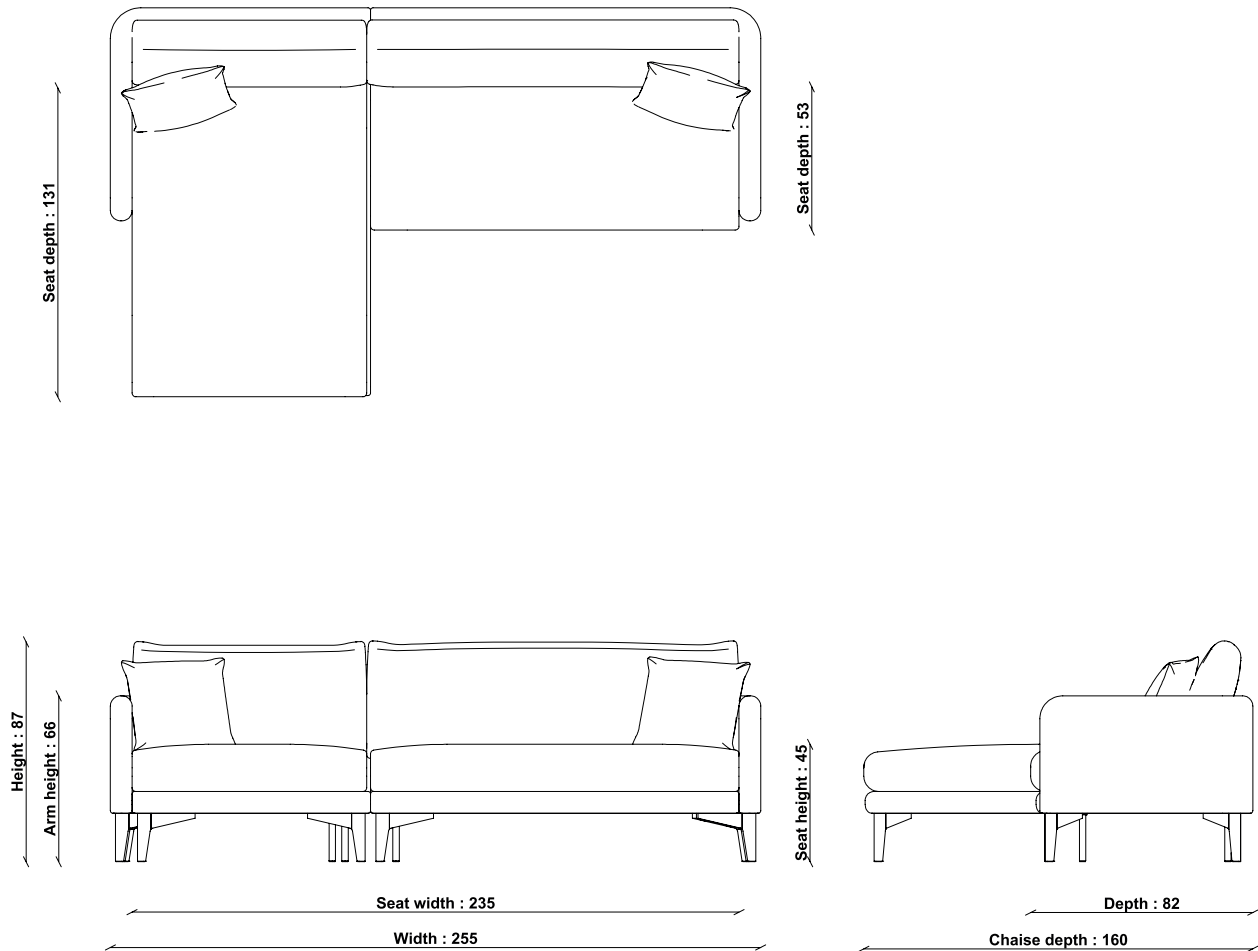

In-House design

COUNTRY OF ORIGIN

Poland

PRODUCT DIMENSIONS

Width: 255cm

Min Depth: 82cm

Max Depth: 160mm

Height: 87cm

UNPACKED WEIGHT

100kg

ASSEMBLY

Assembly Required

PACKAGED DIMENSIONS

151cm (H) x 83cm (W) x 80cm (L). 48kg

106cm (H) x 161cm (W) x 80cm (L). 58kg

SEAT HEIGHT

45cm

SEAT DEPTH

53cm

SEAT WIDTH ARM TO ARM

235cm

ARM HEIGHT

66cm

FILLING COMPOSITION

Seat Interior: Foam

Back Interior: Fibre

Scatter Interior: Feather

3797 AOSTA SMALL CHAISE LHF

TECHNICAL DRAWING - All dimensions in CM

ADDITIONAL DIMENSIONS

CLEARANCE BELOW UPHOLSTERY
Height: 19cm