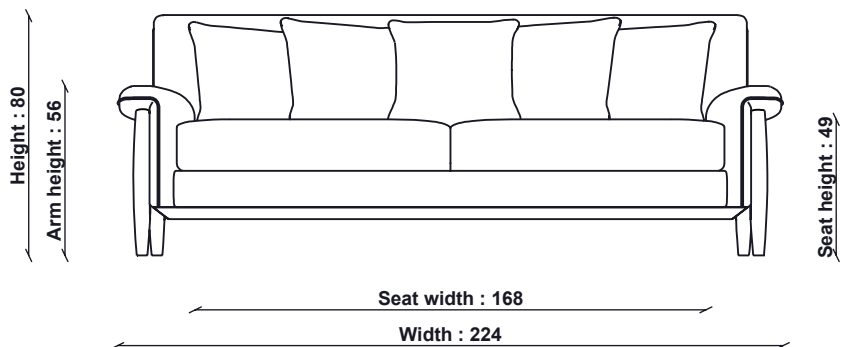

3601- 4 SORRENTO LARGE SOFA

TECHNICAL DRAWING - All dimensions in cm

ADDITIONAL DIMENSIONS

CLEARANCE BELOW UPHOLSTERY
Height 12cm