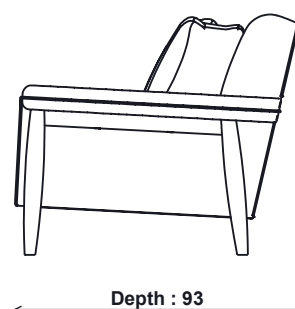

3601- 4 SORRENTO LARGE SOFA

TECHNICAL DRAWING - All dimensions in cm

ADDITIONAL DIMENSIONS

CLEARANCE BELOW UPHOLSTERY
Height 12cm