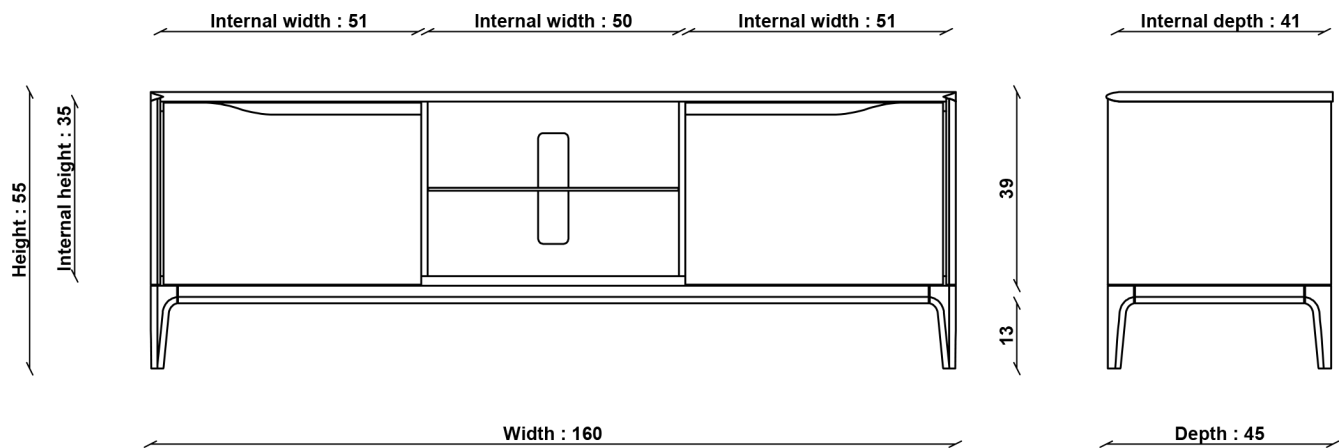

TECHNICAL SPECIFICATIONS

CONSTRUCTION

Solid Oak, Oak veneers

PRODUCT DIMENSIONS

Width: 160cm

Depth: 45cm

Height: 55cm

UNPACKED WEIGHT

48kg

DESIGNED BY

In-house design team

ASSEMBLY

fully_assembled

COUNTRY OF ORIGIN

UK

2654 ROMANA OPEN WIDE TV UNIT

TECHNICAL DRAWING - All dimensions in cm

ADDITIONAL DIMENSIONS

ADJUSTABLE SHELF DIMENSIONS

Width 51cm, 50cm
Depth 37cm
Height 0.6cm

HEIGHT ABOVE ADJUSTABLE SHELF

Highest position 10cm
Lowest position 23cm

SHELF ADJUSTMENTS

5 Shelf positions 3.2cm apart