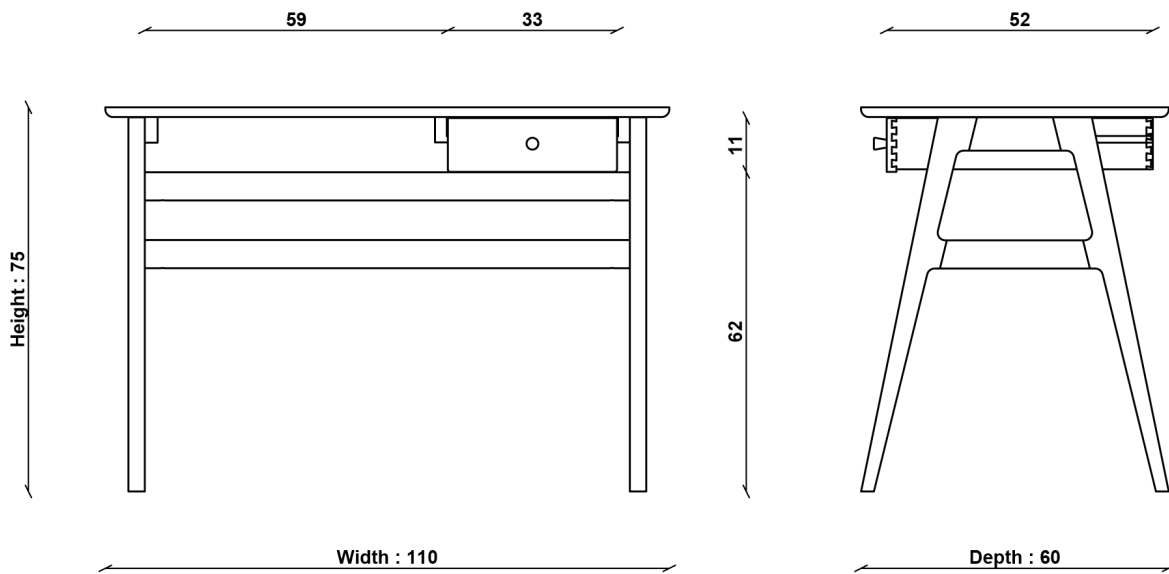

#### PRODUCT DIMENSIONS

Width: 110cm

Depth: 60cm

Height: 75cm

---

#### PACKAGED DIMENSIONS

W 70 x L 21 x H 118 (CM). 20kg

---

# 2202 BALLATTA DESK

TECHNICAL DRAWING - All dimensions in cm

### INTERNAL DIMENSIONS OF DRAWER

Width 30cm  
Depth 48cm  
Height 8cm