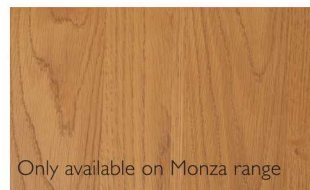

### OAK WOOD FINISHES

**Dead Matt (DM)**  
Oak

**Clear Matt (CM)**  
Oak

**Patina Oak (PO)**  
Oak

**Dark Wood (DK)**  
Oak