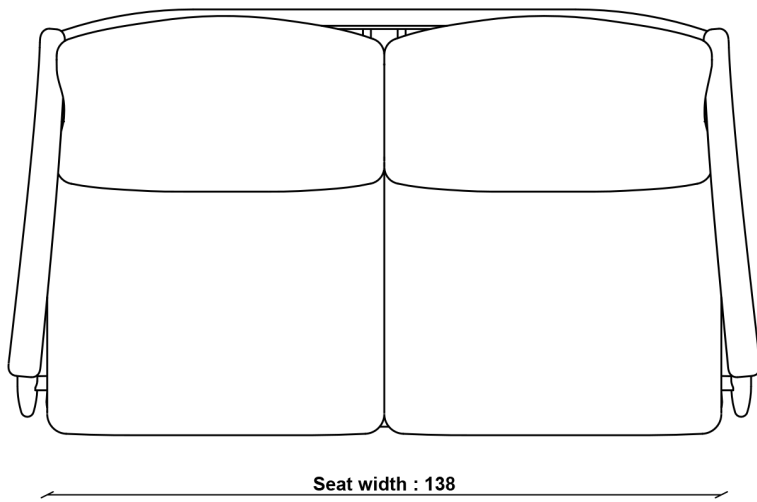

07002G MARINO MEDIUM SOFA

TECHNICAL DRAWING - All dimensions in cm

ercol