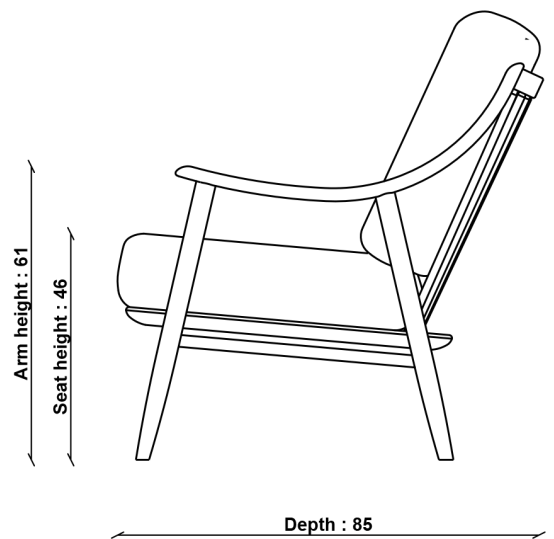

07002G MARINO MEDIUM SOFA

TECHNICAL DRAWING - All dimensions in cm

ercol