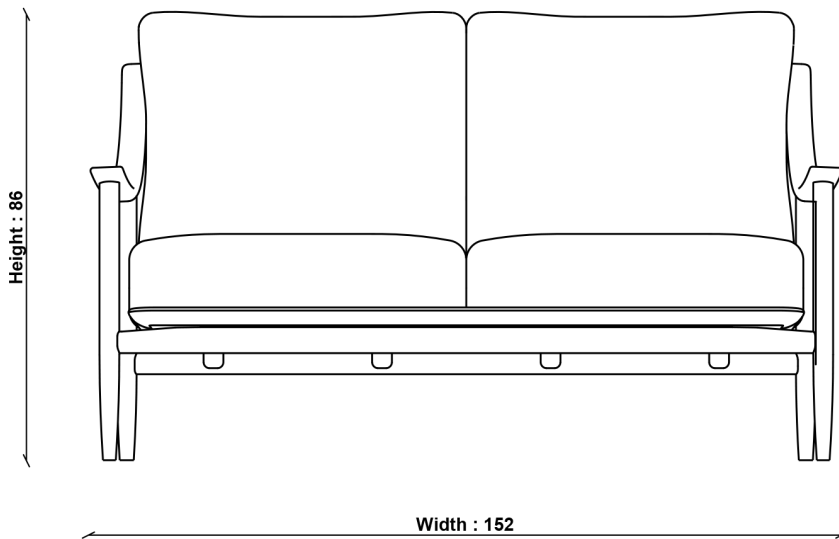

07002G MARINO MEDIUM SOFA

TECHNICAL DRAWING - All dimensions in cm

ercol