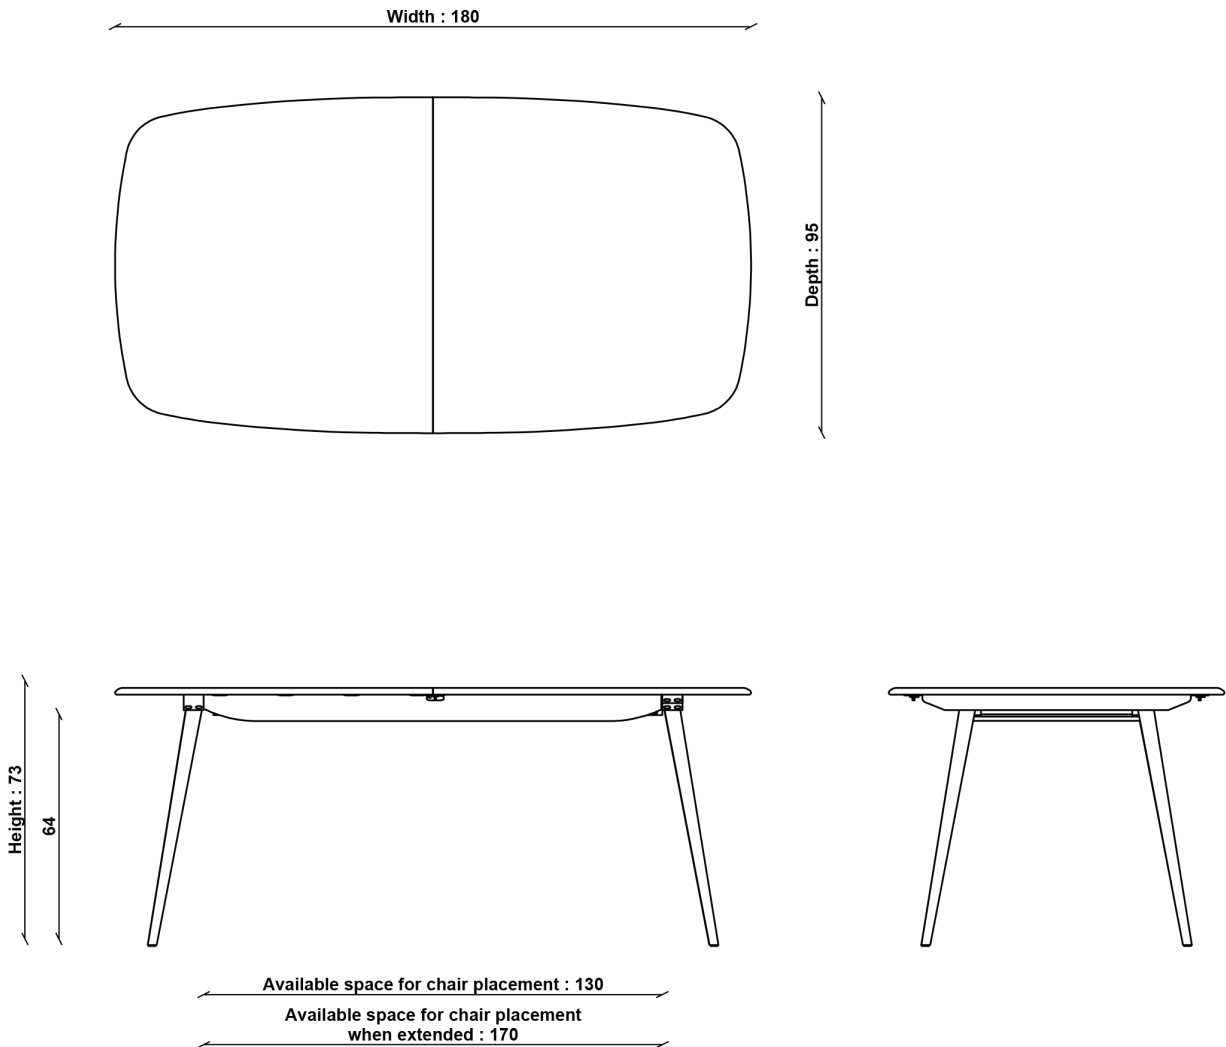

### PRODUCT DIMENSIONS

Width: 180-220cm

Depth: 95cm

Height: 73cm

---

### CLEARANCE UNDER

64cm

---

### PACKAGED DIMENSIONS

W 20 x L 189 x H 102 (CM), 52.1kg

---

## ADDITIONAL DIMENSIONS

SIZE EXTENDED  
Width 220cm