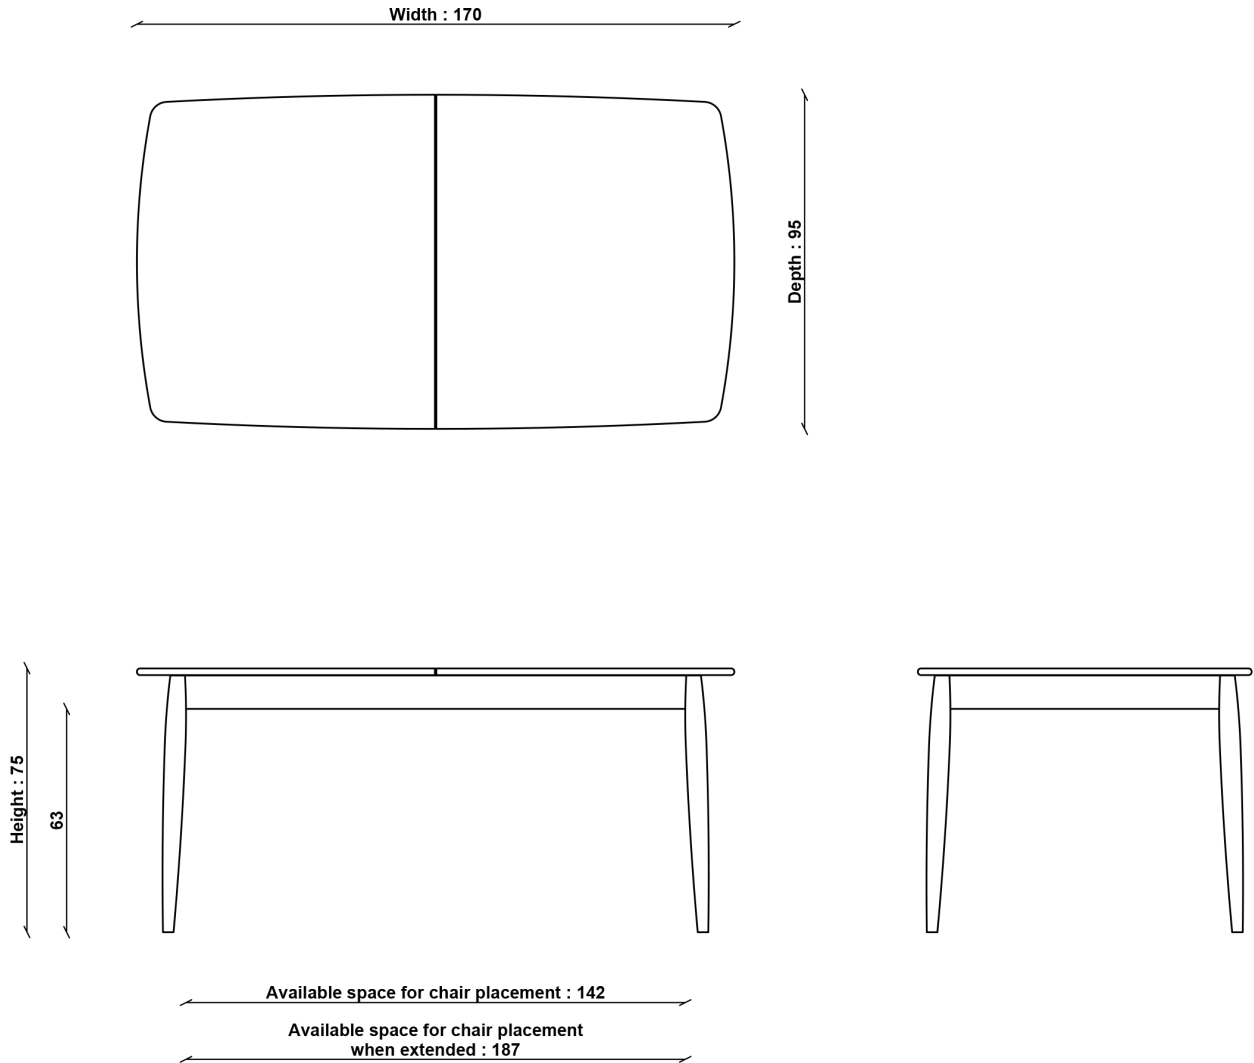

TECHNICAL SPECIFICATIONS

CONSTRUCTION

Solid Oak, Oak Veneers

PRODUCT DIMENSIONS

Width: 170-215cm

Depth: 95cm

Height: 75cm

UNPACKED WEIGHT

40kg

DESIGNED BY

In-house Design

ASSEMBLY

Partial Assembly - Legs

COUNTRY OF ORIGIN

China

3591 SHALSTONE EXTENDING DINING TABLE

TECHNICAL DRAWING - All dimensions in cm

ADDITIONAL DIMENSIONS

SIZE EXTENDED
Width 215cm

ercol