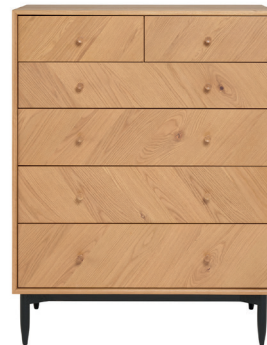

4187 MONZA 6 DRAWER CHEST

The Monza 6 drawer tall wide chest is a practical and well designed chest of drawers. It is constructed with mitred joints and an undercut detail which updates this mid century feature by framing the chevron drawer fronts. The tapered turned legs and plinth are painted black to highlight their elegant shapes. The piece is finished in a clear matt lacquer displaying the pattern of the rustic oak grain through the finish.

TECHNICAL SPECIFICATIONS

CONSTRUCTION

Solid Oak, Oak Veneers

FINISHES AVAILABLE

Patina Oak

DESIGNED BY

In-house design

COUNTRY OF ORIGIN