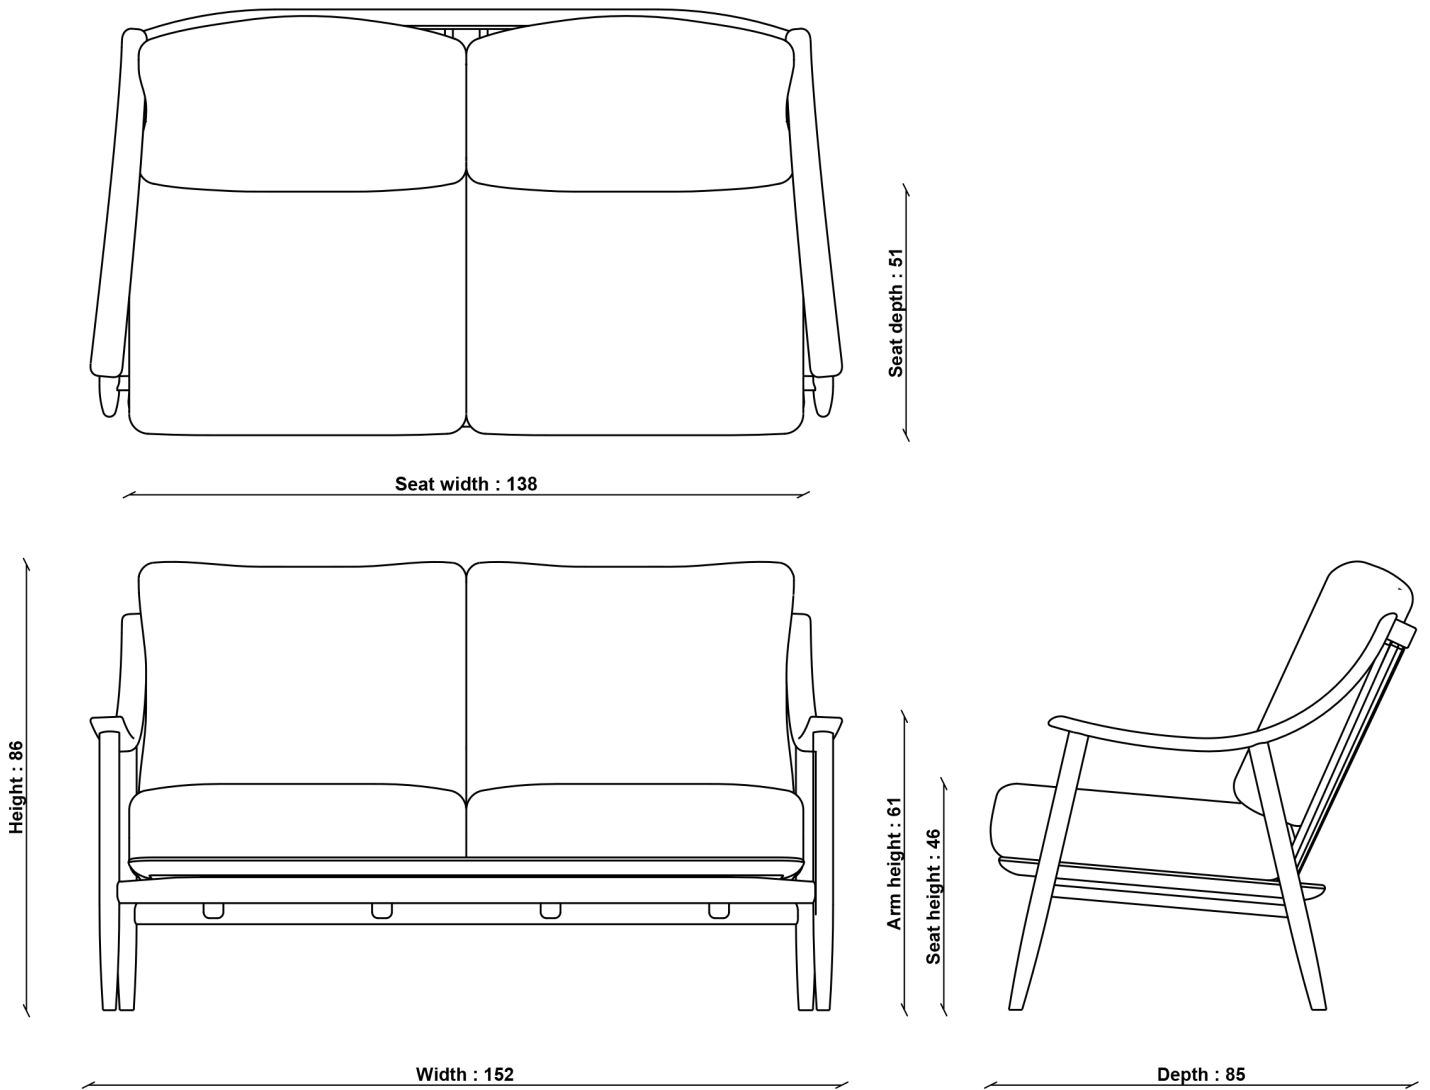

In-house design team

COUNTRY OF ORIGIN

UK

PRODUCT DIMENSIONS

Width: 152cm

Depth: 85cm

Height: 86cm

SEAT HEIGHT

46cm

SEAT DEPTH

51cm

ARM HEIGHT

61cm

SEAT WIDTH ARM TO ARM

138cm

PACKAGED DIMENSIONS

W 179 x L 101 x H 96 (CM). 34kg

UNPACKED WEIGHT

30kg

ASSEMBLY

fully_assembled

FILLING COMPOSITION

Seat Interior: Quallofil® Blue

Back Interior: Quallofil® Blue

07002G MARINO MEDIUM SOFA

TECHNICAL DRAWING - All dimensions in cm

ercol