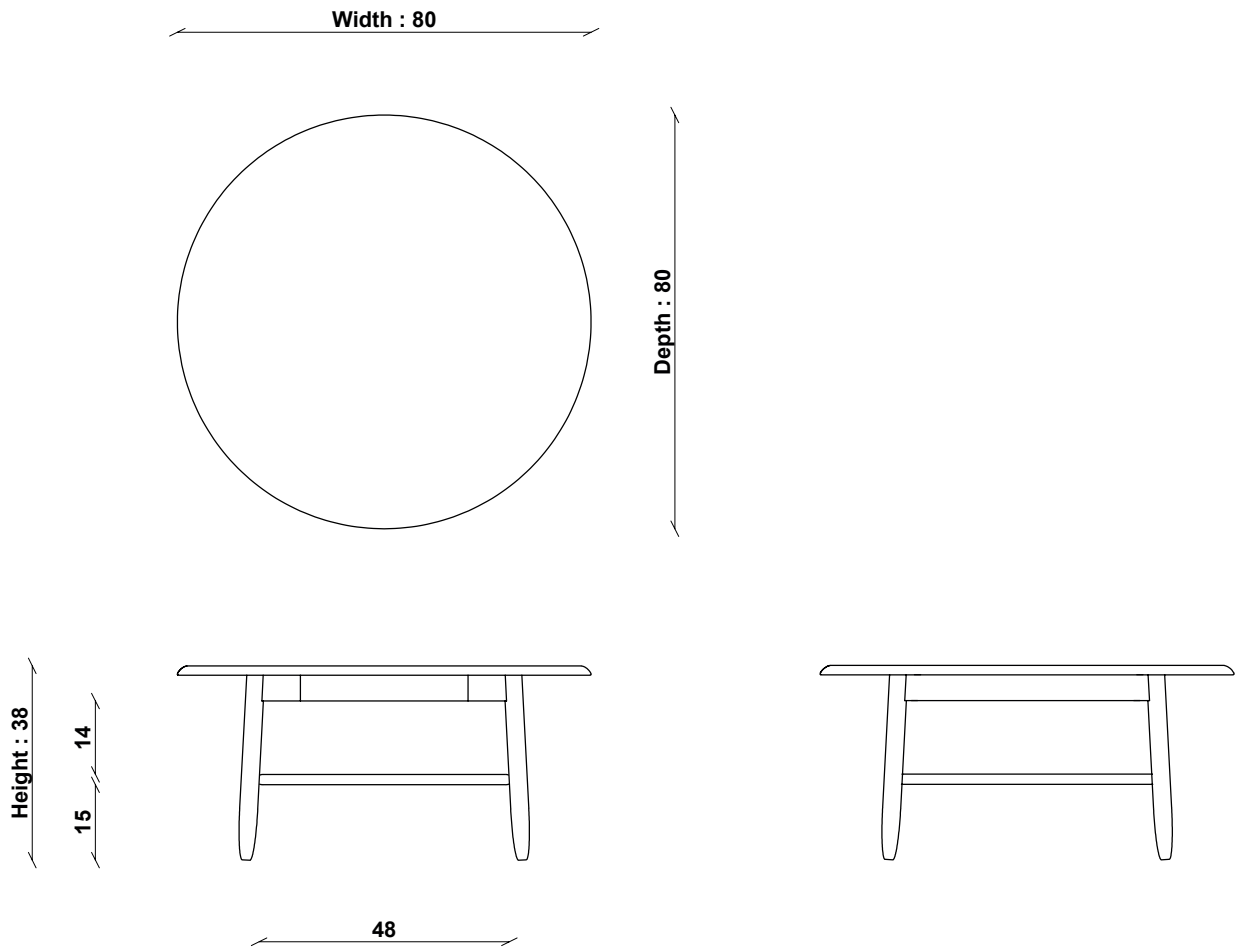

4069 MONZA ROUND COFFEE TABLE

A useful coffee table that is crafted from patina textured oak, the attractive design is contrasted by the circular top and the square underframe in contrasting black and useful oak spindle shelf ideal for books and magazines and all finished in clear matt lacquer.

China

PRODUCT DIMENSIONS

Width: 80cm

Depth: 80cm

Height: 38cm

UNPACKED WEIGHT

11kg

ASSEMBLY

Fully assembled

PACKAGED DIMENSIONS

45cm (H) x 85cm (W) x 85cm (L). 22kg

4069 MONZA ROUND COFFEE TABLE

TECHNICAL DRAWING - All dimensions in CM

ercol