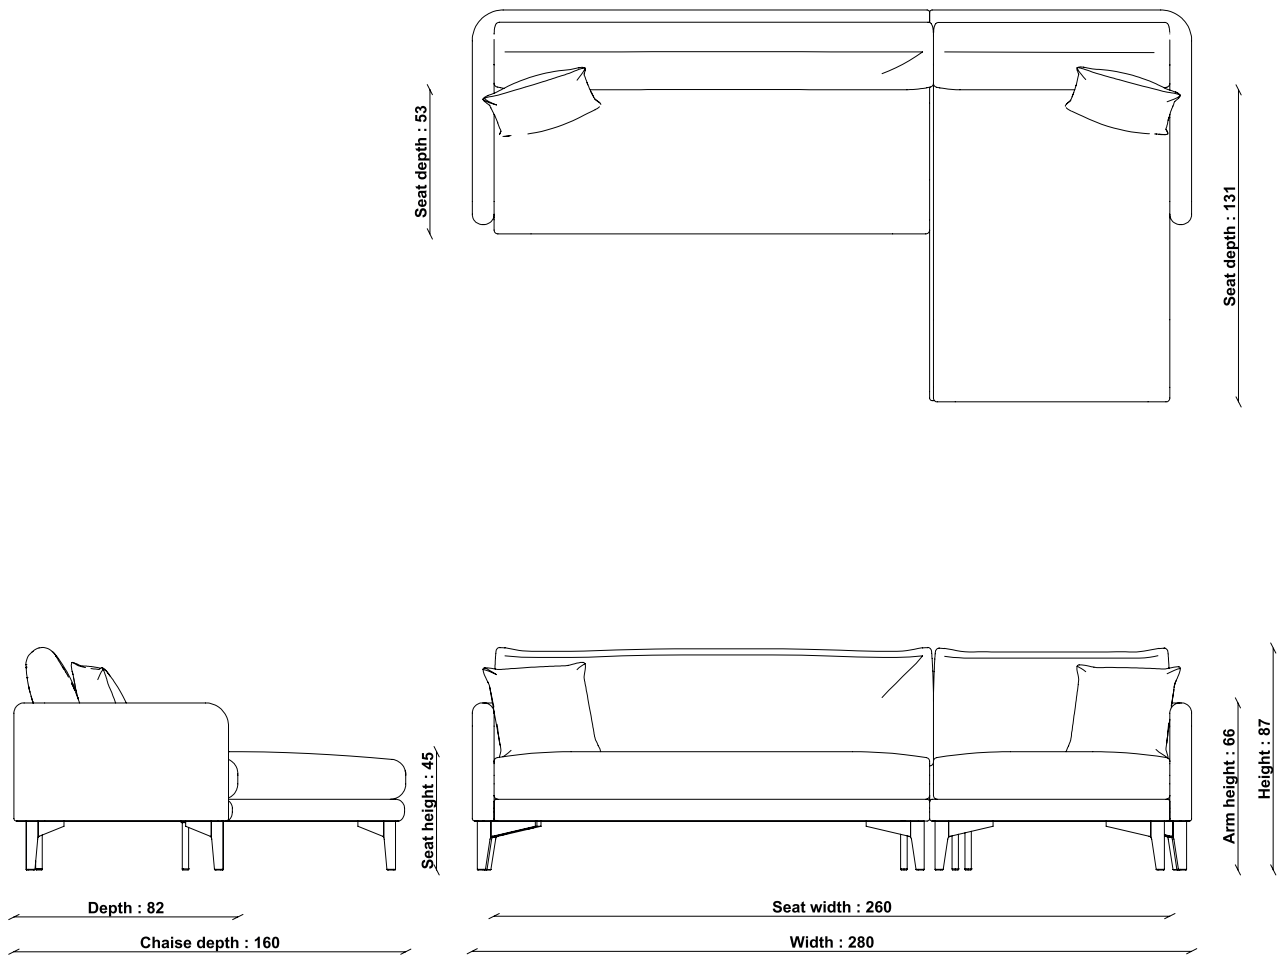

#### PRODUCT DIMENSIONS

Width: 280cm

Min Depth: 82cm

Max Depth: 160mm

Height: 87cm

---

#### PACKAGED DIMENSIONS

171cm (H) x 83cm (W) x 80cm (L). 53kg

106cm (H) x 161cm (W) x 80cm (L). 58kg

---

#### FILLING COMPOSITION

Seat Interior: Foam

Back Interior: Fibre

Scatter Interior: Feather

## ADDITIONAL DIMENSIONS

CLEARANCE BELOW UPHOLSTERY  
Height: 19cm