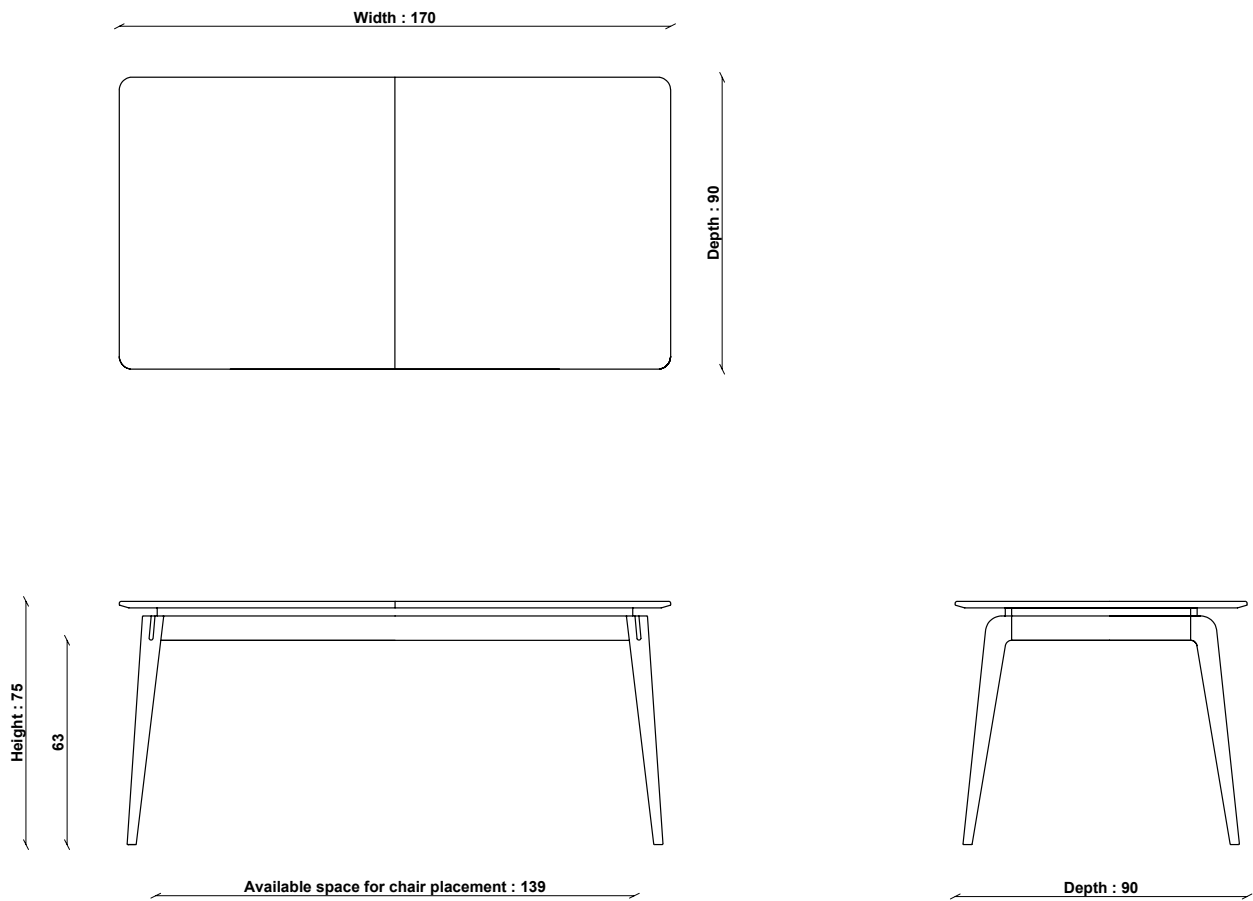

#### PRODUCT DIMENSIONS

Min Width: 170cm  
Max Width: 210cm  
Depth: 90cm  
Height: 75cm

---

#### PACKAGED DIMENSIONS

182cm (H) x 113cm (W) x 20cm (L). 42kg

# 4082 LUGO MEDIUM EXTENDING TABLE

TECHNICAL DRAWING - All dimensions in CM

## ADDITIONAL DIMENSIONS

SIZE EXTENDED  
Width: 210cm

ercol