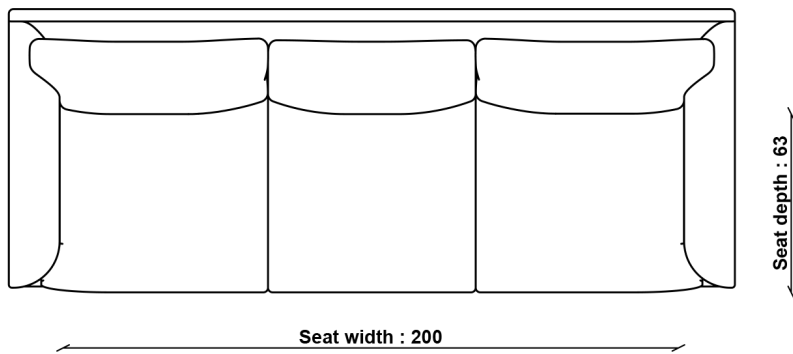

07203 GRADE THREE SEATER SOFA

TECHNICAL DRAWING - All dimensions in cm

ADDITIONAL DIMENSIONS

CLEARANCE BELOW UPHOLSTERY
Height 18cm