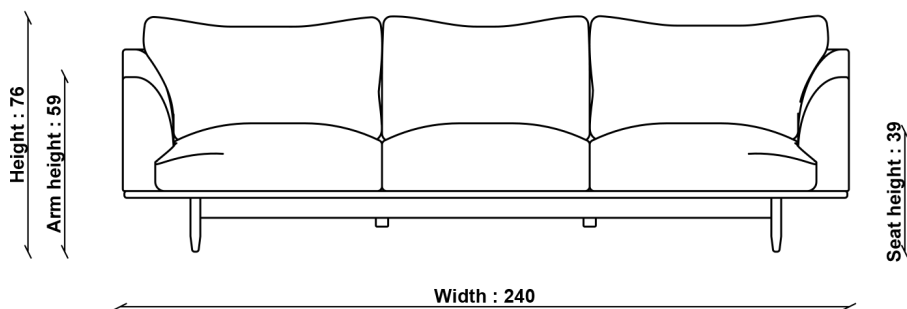

07203 GRADE THREE SEATER SOFA

TECHNICAL DRAWING - All dimensions in cm

ADDITIONAL DIMENSIONS

CLEARANCE BELOW UPHOLSTERY
Height 18cm