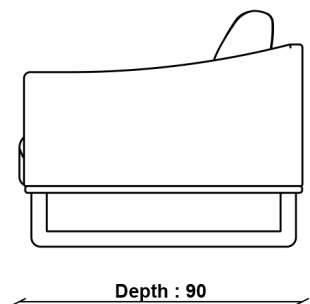

07203 GRADE THREE SEATER SOFA

TECHNICAL DRAWING - All dimensions in cm

ADDITIONAL DIMENSIONS

CLEARANCE BELOW UPHOLSTERY
Height 18cm