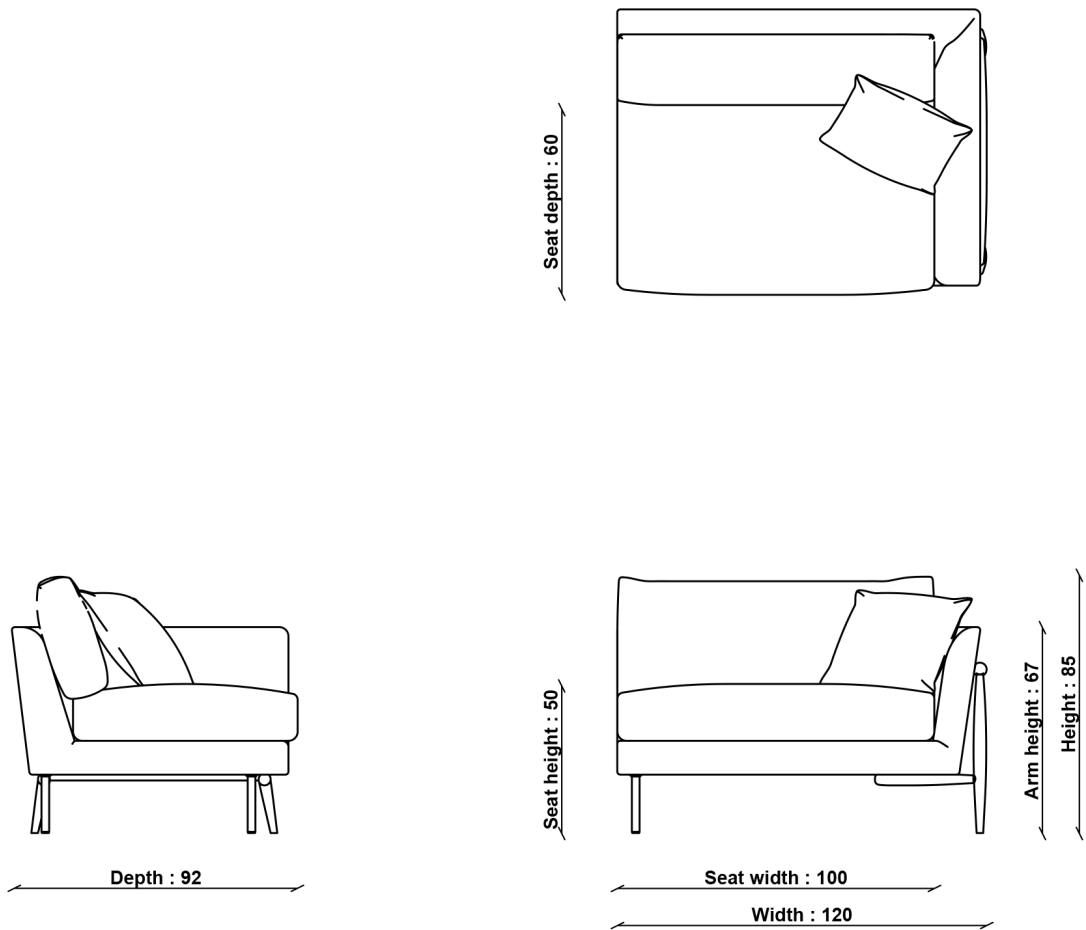

In-house design team

COUNTRY OF ORIGIN

Poland

PRODUCT DIMENSIONS

Width: 120cm

Depth: 92cm

Height: 85cm

SEAT HEIGHT

50cm

SEAT DEPTH

56cm

ARM HEIGHT

67cm

SEAT WIDTH ARM TO ARM

100cm

CLEARANCE UNDER

14.5cm

PACKAGED DIMENSIONS

W 125 x L 97 x H 85 (CM). 36kg

ASSEMBLY

Partial Assembly - Legs

SCATTERS

Number of Scatters: 1

Reversible: Back Cushions Only

FILLING COMPOSITION

Seat Interior: Foam with fibre wrap

Back Interior: Fibre

Scatter Interior: Feather and Fibre

4435 FORLI SNUGLER RHF ARM

TECHNICAL DRAWING - All dimensions in cm

ADDITIONAL DIMENSIONS

CLEARANCE BELOW UPHOLSTERY
Height 14.5cm