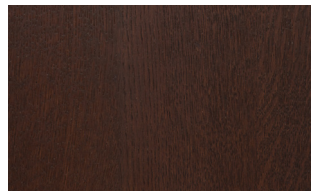

ercol furniture comes in a selection of finishes. Each collection has the available finishes on the product specification.

ASH WOOD FINISHES

Pale Timber (PT)
Ash

Whitened (NM)
Ash

Clear Matt (CM)
Ash

Straw (ST)
Ash

Light (LT)
Ash

Golden Dawn (GD)
Ash

Darkened (DA)
Ash

Dark Wood (DK)
Ash

OAK WOOD FINISHES

Clear Matt (CM)
Oak

Patina Oak (PO)
Oak

Dark Wood (DK)
Oak