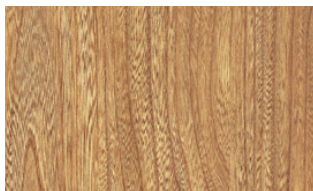

ercol furniture comes in a selection of finishes. Each collection has the available finishes on the product specification.

ASH WOOD FINISHES

Pale Timber (PT)
Ash

Whitened (NM)
Ash

Clear Matt (CM)
Ash

Straw (ST)
Ash

Light (LT)
Ash

Golden Dawn (GD)
Ash

Darkened (DA)
Ash

Dark Wood (DK)
Ash

OAK WOOD FINISHES

Clear Matt (CM)
Oak

Patina Oak (PO)
Oak

Dark Wood (DK)
Oak