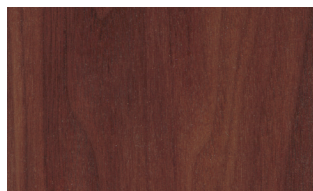

WALNUT

Walnut (WN)