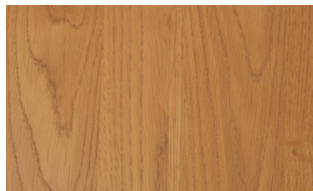

ercol furniture comes in a selection of finishes. Each collection has the available finishes on the product specification.

ASH WOOD FINISHES

Pale Timber (PT)
Ash

Whitened (NM)
Ash

Clear Matt (CM)
Ash

Straw (ST)
Ash

Light (LT)
Ash

Golden Dawn (GD)
Ash

Darkened (DA)
Ash

Dark Wood (DK)
Ash

OAK WOOD FINISHES

Clear Matt (CM)
Oak

Patina Oak (PO)
Oak

Dark Wood (DK)
Oak