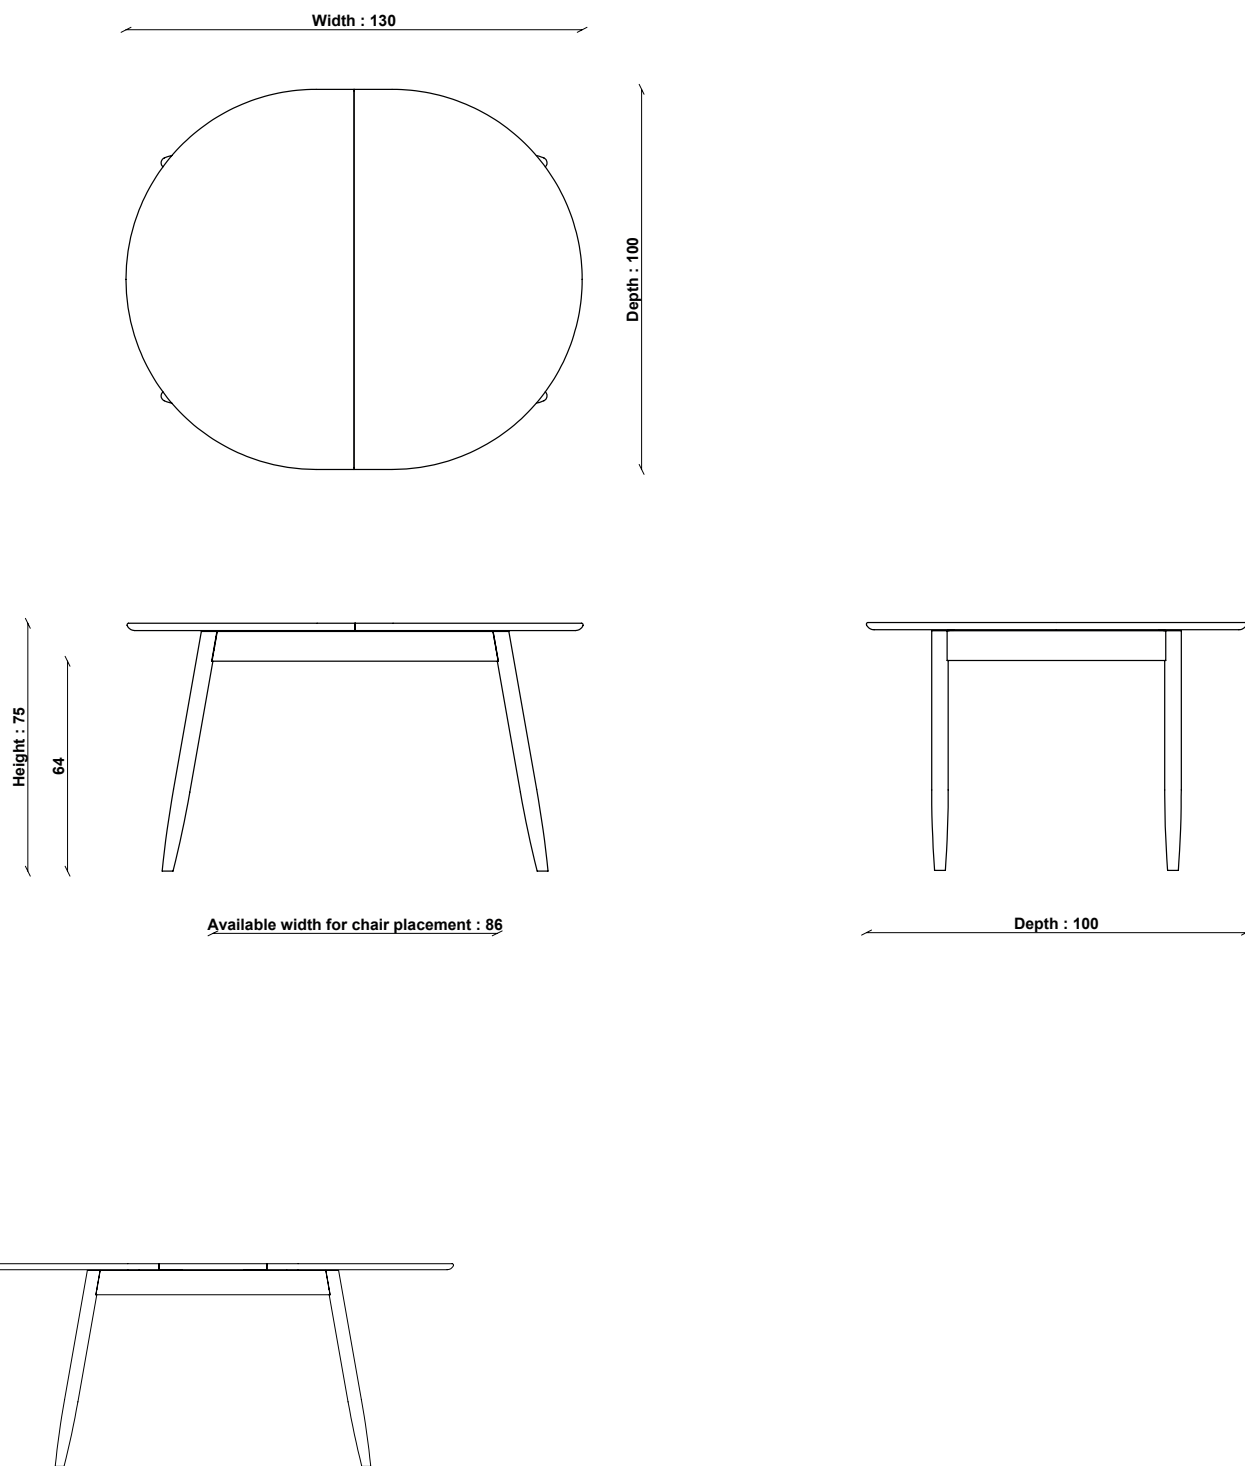

3660 TERAMO SMALL EXTENDING DINING TABLE

The Teramo small extending dining table in pale oak has an elegant, understated design that suits classic and modern interiors alike. The oval table top is supported by four gently splayed, tapering legs. This beautifully compact contemporary dining table extends to seat six people. The extension leaf is stored within the table, opening with ease with a butterfly mechanism.

China & Turkey

PRODUCT DIMENSIONS

Width:
Depth: 100cm
Height: 75cm

UNPACKED WEIGHT

41kg

ASSEMBLY

Partial assembly -Feet

PACKAGED DIMENSIONS

106.5cm (H) x 138cm (W) x 15cm (L). 45kg

3660 TERAMO SMALL EXTENDING DINING TABLE

TECHNICAL DRAWING - All dimensions in CM

ercol