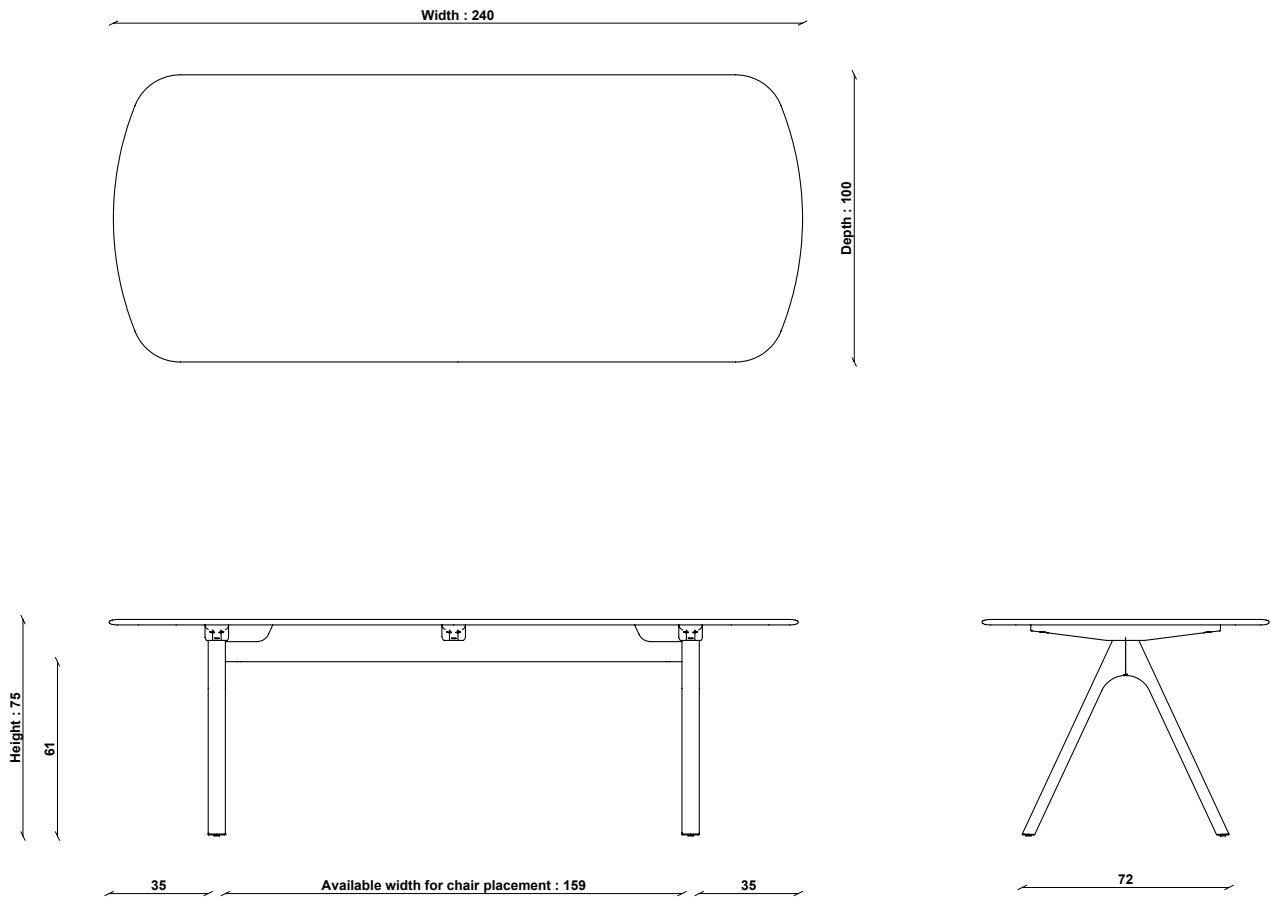

4272 CORSO LARGE DINING TABLE

A new addition to the Corso collection is a larger sized Corso dining table, perfect for open plan living or any modern home. Crafted from tactile solid ash timber the surface displays the natural beauty of the woods grain to full effect. Smooth chamfered curves add to the clean lined profile this elegant design was inspired by the Originals plank table. Team with the Corso bench or Lara chair this table is perfect for regular or daily use. Available in the full range of ash finishes along with NM lightened or DA darkened finishes which truly displays the natural beauty of the solid ash grain.

UK

PRODUCT DIMENSIONS

Width: 240cm

Depth: 100cm

Height: 75cm

UNPACKED WEIGHT

58kg

ASSEMBLY

Fully assembled

PACKAGED DIMENSIONS

105cm (H) x 245cm (W) x 16cm (L). 62kg

CLEARANCE UNDER

61cm

4272 CORSO LARGE DINING TABLE

TECHNICAL DRAWING - All dimensions in CM

ercol