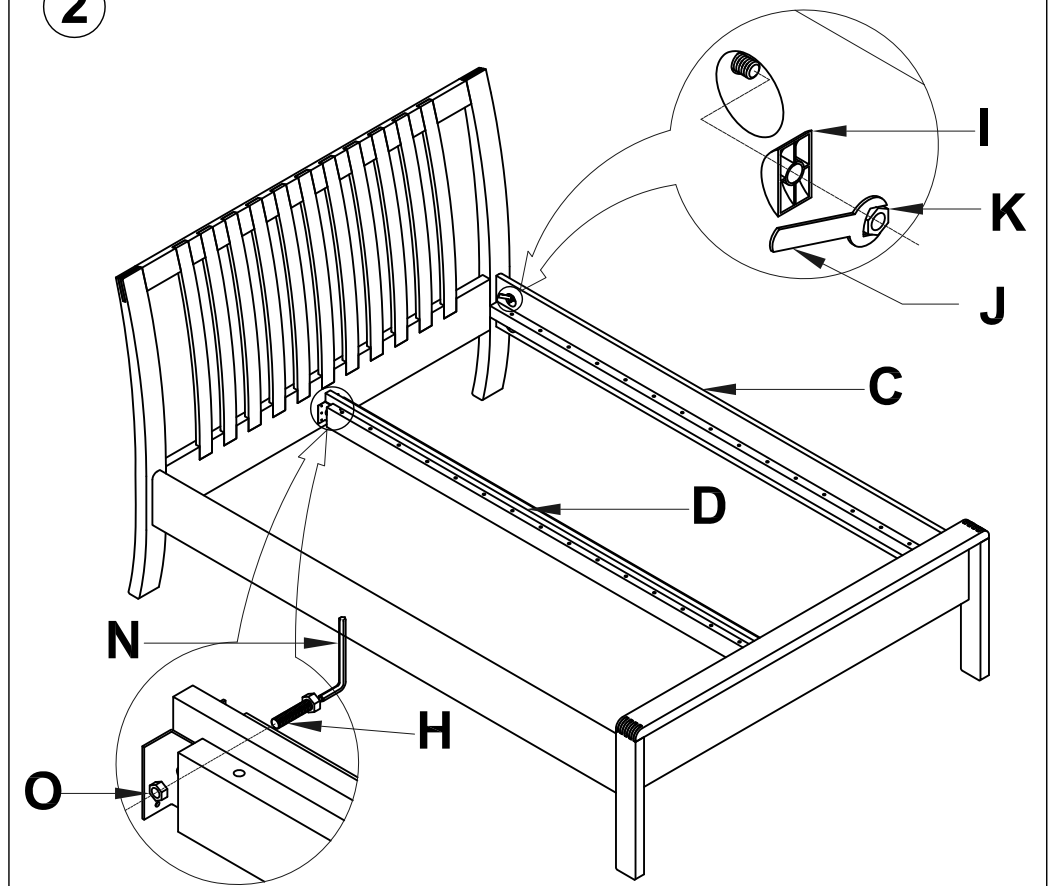

erco | 1361 bosco kingsize bed assembly instructions

NO.	DESCRIPTION	PARTS	QTY
A	Headboard		1
B	Footboard		1
C	Side Rail		2
D	Support Rail		1
E	Spring Slat		34
F	Plastic End Cap		68
G	Bolt	 M8X90mm	8
H	Bolt	 M6X35mm	2
I	Half moon Washer		8
J	Spanner		1
K	Nut	 M8	8
L	Screw	 4X20mm	12
M	Bracket		2
N	Allen Key		1
O	Nut	 M6	2

①

②

③

④