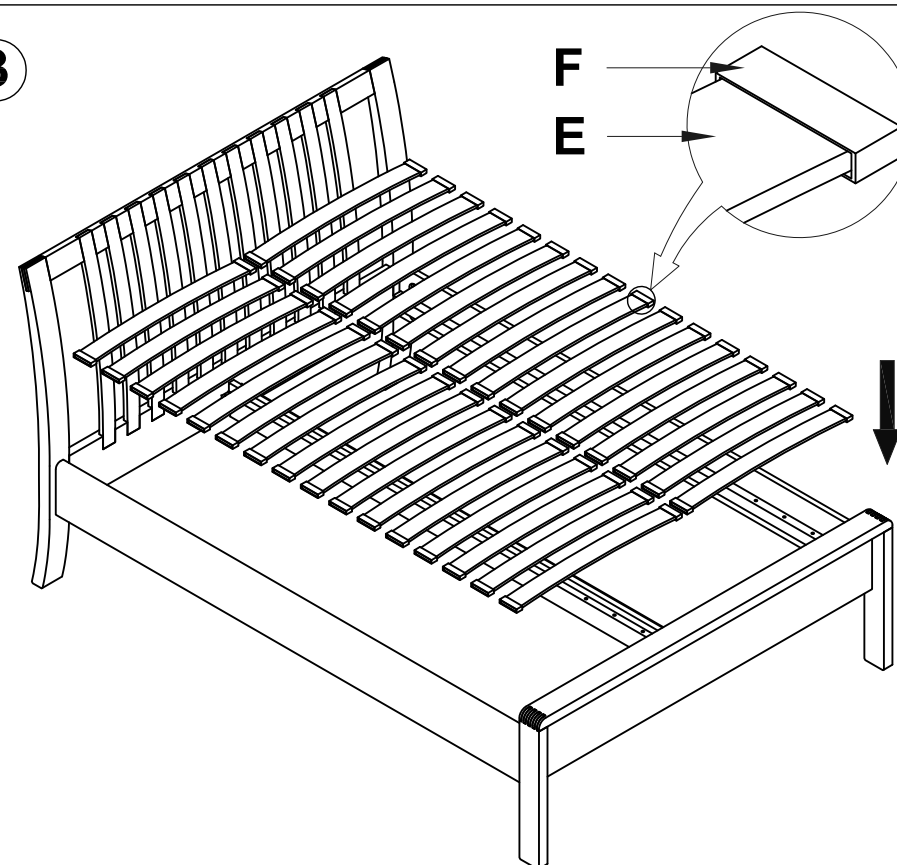

erco | 1361 bosco kingsize bed assembly instructions

NO.	DESCRIPTION	PARTS	QTY
A	Headboard		1
B	Footboard		1
C	Side Rail		2
D	Support Rail		1
E	Spring Slat		34
F	Plastic End Cap		68
G	Bolt	 M8X90mm	8
H	Bolt	 M6X35mm	2
I	Half moon Washer		8
J	Spanner		1
K	Nut	 M8	8
L	Screw	 4X20mm	12
M	Bracket		2
N	Allen Key		1
O	Nut	 M6	2

①

②

③

④