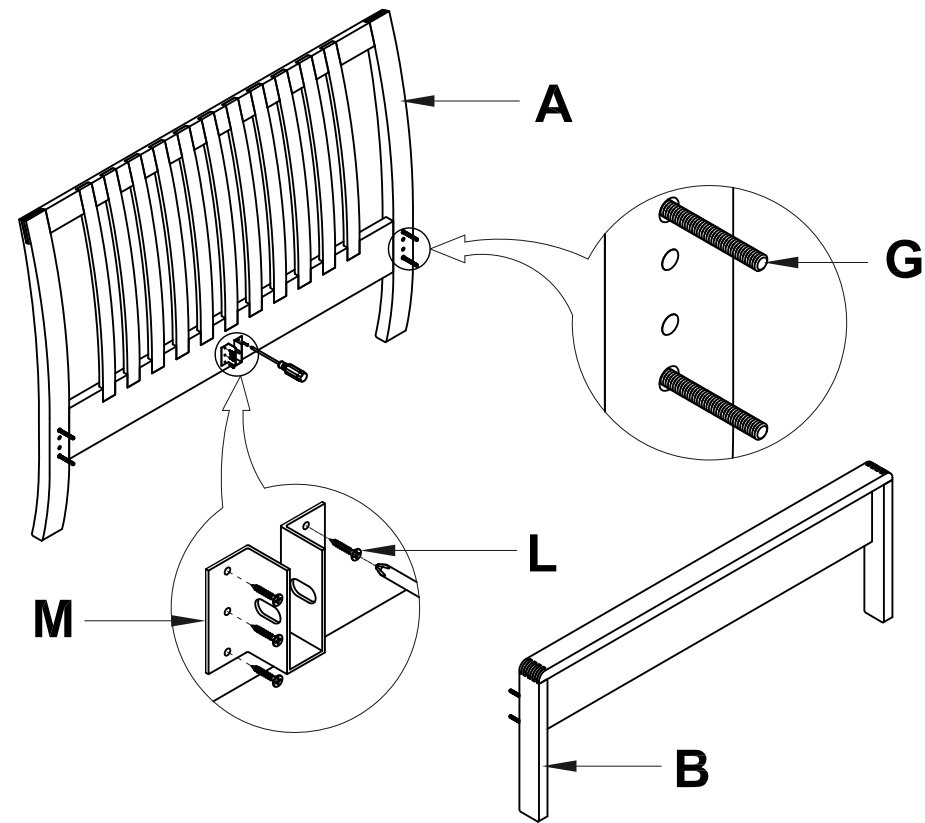

erco | 1361 bosco kingsize bed assembly instructions

NO.	DESCRIPTION	PARTS	QTY
A	Headboard		1
B	Footboard		1
C	Side Rail		2
D	Support Rail		1
E	Spring Slat		34
F	Plastic End Cap		68
G	Bolt	 M8X90mm	8
H	Bolt	 M6X35mm	2
I	Half moon Washer		8
J	Spanner		1
K	Nut	 M8	8
L	Screw	 4X20mm	12
M	Bracket		2
N	Allen Key		1
O	Nut	 M6	2

①

②

③

④