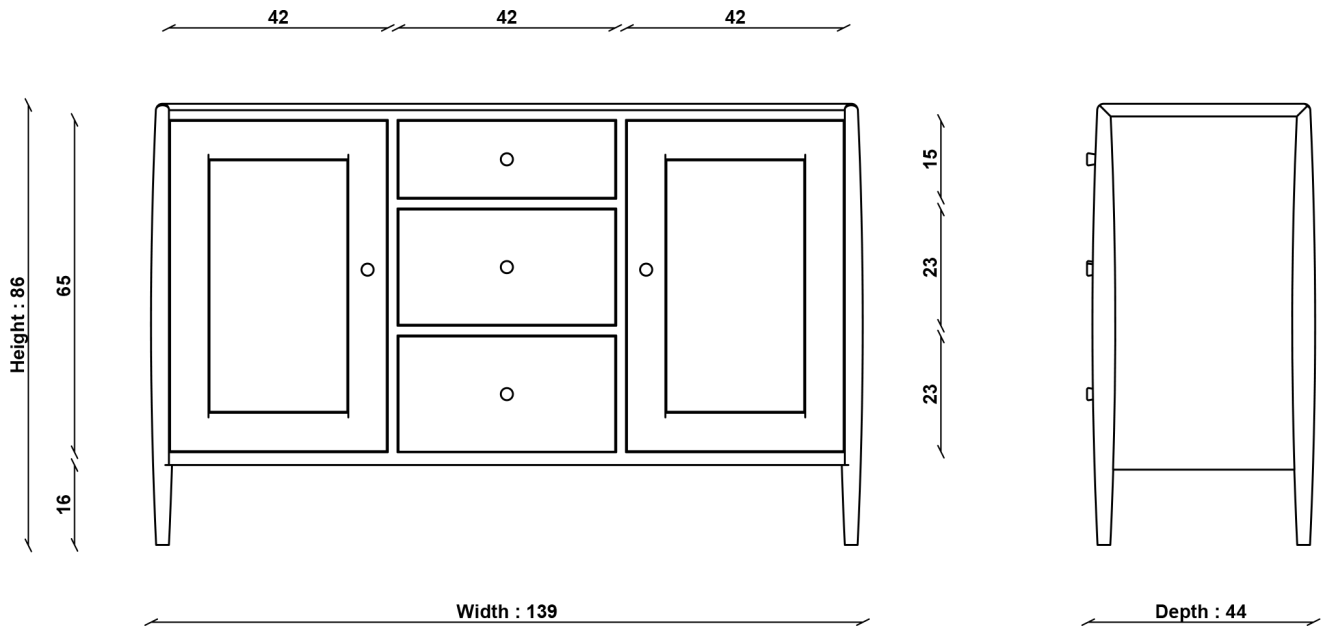

TECHNICAL SPECIFICATIONS

CONSTRUCTION

Solid Oak, Oak Veneers

PRODUCT DIMENSIONS

Width: 139cm

Depth: 44cm

Height: 86cm

UNPACKED WEIGHT

48kg

DESIGNED BY

In-house Design

ASSEMBLY

Fully Assembled

COUNTRY OF ORIGIN

China

3594 SHALSTONE SIDEBOARD

TECHNICAL DRAWING - All dimensions in cm

ADDITIONAL DIMENSIONS

ADJUSTABLE SHELF DIMENSIONS

Width 42cm
Depth 33cm
Height 2cm

HEIGHT ABOVE ADJUSTABLE SHELF

Highest position 18cm
Lowest position 37cm

SHELF ADJUSTMENTS

7 Shelf positions 3.2cm apart