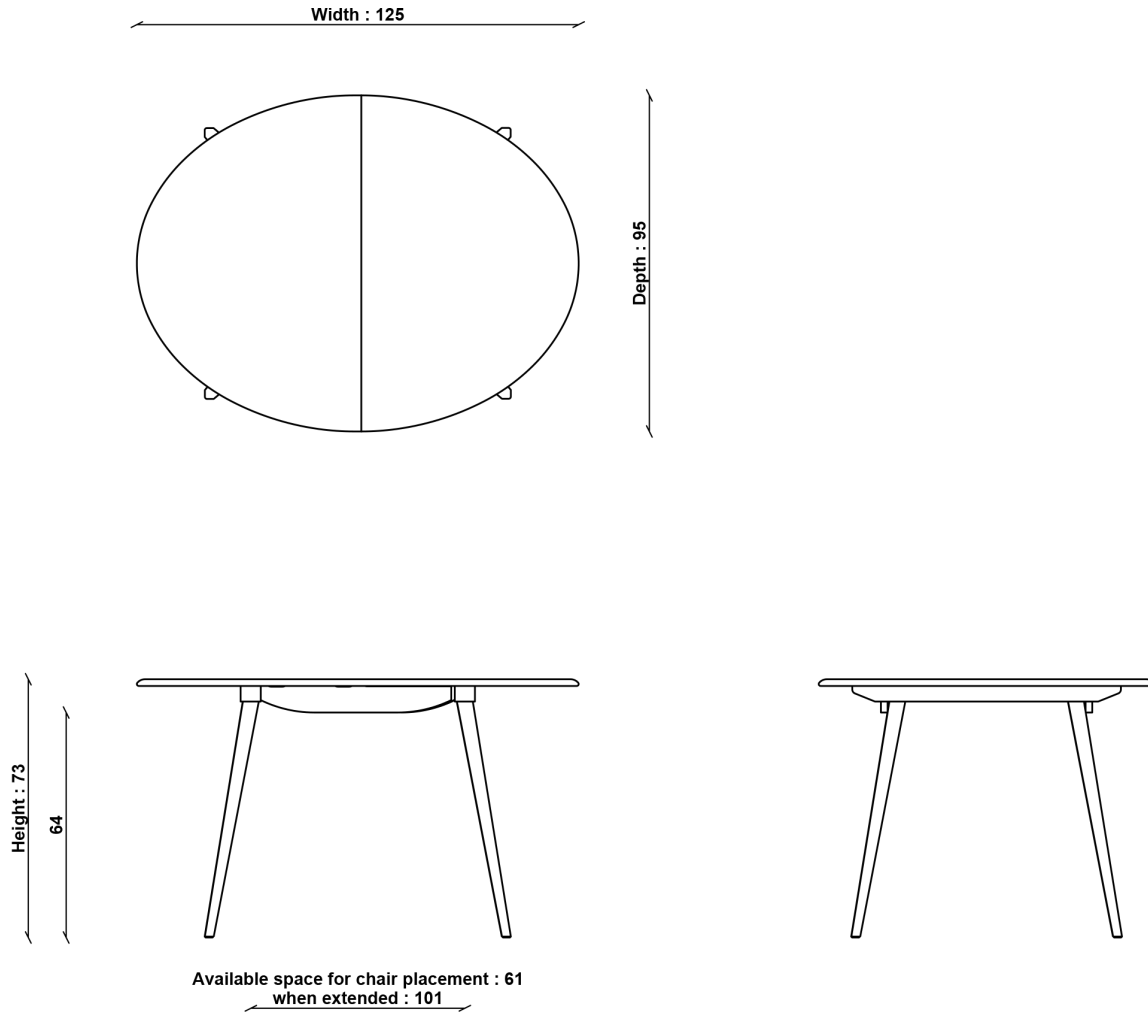

3063 BELLINGDON SMALL EXTENDING DINING TABLE

The ercol Bellingdon oval extending dining table is made of solid Ash, with rounded edges, giving a more subtle profile with its shaped tapered legs. Made and designed in ercol's Buckinghamshire factory by skilled craftspeople this practical table holds a butterfly leaf in the centre of the table ensuring an easy and smooth transition from seating 4 to 6. The classic design gives a typical ercol aesthetic while still allowing for plenty of space to dine.

UK

PRODUCT DIMENSIONS

Width: 125-165cm

Depth: 95cm

Height: 73cm

CLEARANCE UNDER

64cm

PACKAGED DIMENSIONS

W 132 x L 33.5 x H 100 (CM). 40.3kg

UNPACKED WEIGHT

30kg

ASSEMBLY

Partial Assembly - Legs

3063 BELLINGDON SMALL EXTENDING DINING TABLE

TECHNICAL DRAWING - All dimensions in cm

ADDITIONAL DIMENSIONS

SIZE EXTENDED
Width cm 165