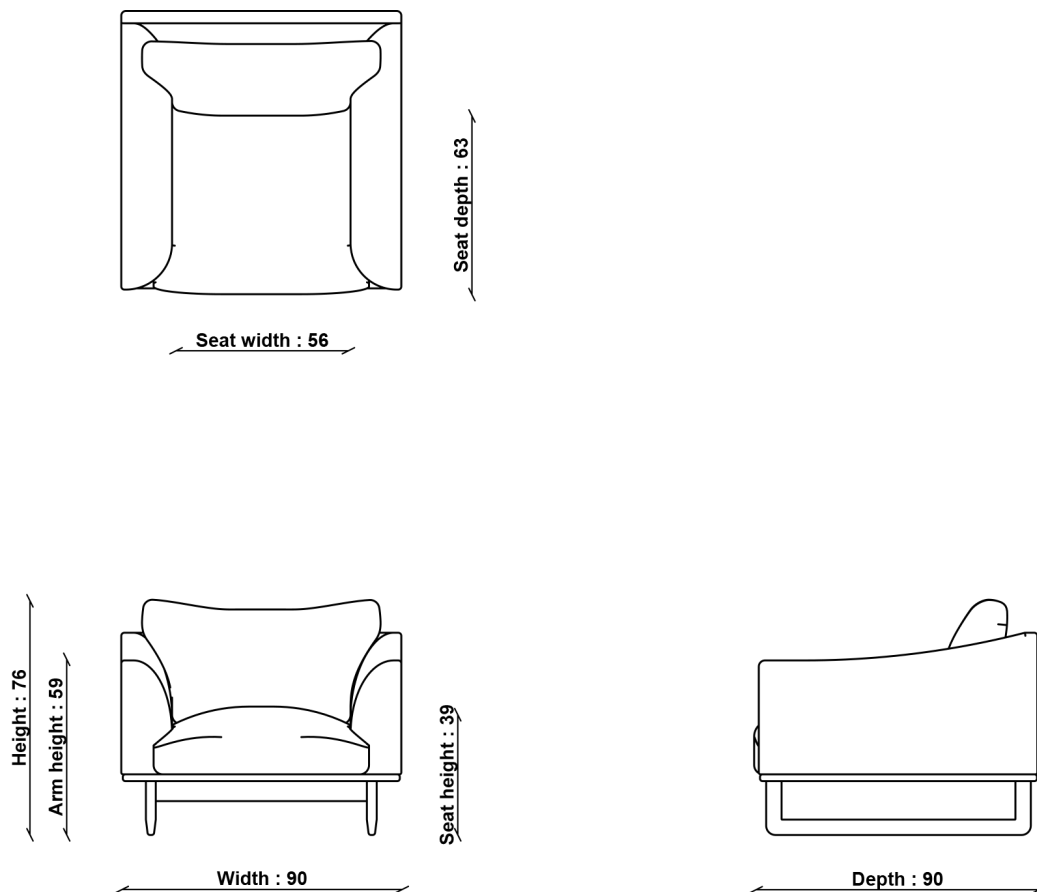

DESIGNED BY

Jonas Wagell

COUNTRY OF ORIGIN

UK

PRODUCT DIMENSIONS

Width: 90cm
Depth: 90cm
Height: 76cm

SEAT HEIGHT

39cm

SEAT DEPTH

63cm

ARM HEIGHT

59cm

SEAT WIDTH ARM TO ARM

56cm

CLEARANCE UNDER

18cm

PACKAGED DIMENSIONS

W 92 x L 92 x H 70 (CM). 50kg

UNPACKED WEIGHT

50kg

ASSEMBLY

Fully Assembled

FILLING COMPOSITION

Seat Interior: Foam
Back Interior: Fibre

0720 GRADE LOUNGE CHAIR

TECHNICAL DRAWING - All dimensions in cm

ADDITIONAL DIMENSIONS

CLEARANCE BELOW UPHOLSTERY
Height 18cm