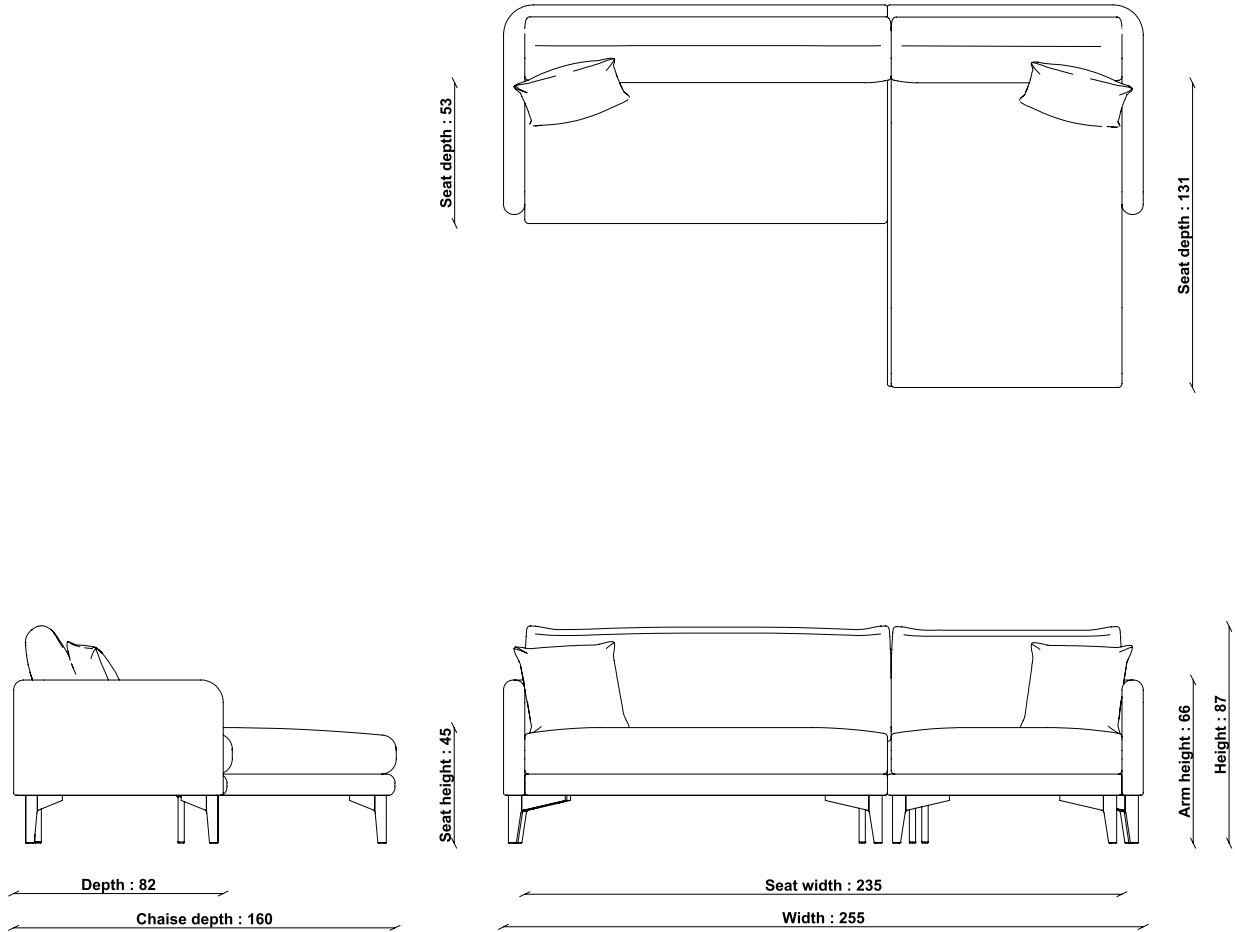

In-House design

COUNTRY OF ORIGIN

Poland

PRODUCT DIMENSIONS

Width: 255cm

Min Depth: 82cm

Max Depth: 160mm

Height: 87cm

UNPACKED WEIGHT

100kg

ASSEMBLY

Assembly Required

PACKAGED DIMENSIONS

151cm (H) x 83cm (W) x 80cm (L). 48kg

106cm (H) x 161cm (W) x 80cm (L). 58kg

SEAT HEIGHT

45cm

SEAT DEPTH

53cm

SEAT WIDTH ARM TO ARM

235cm

ARM HEIGHT

66cm

FILLING COMPOSITION

Seat Interior: Foam

Back Interior: Fibre

Scatter Interior: Feather

3798 AOSTA SMALL CHAISE RHF

TECHNICAL DRAWING - All dimensions in CM

ADDITIONAL DIMENSIONS

CLEARANCE BELOW UPHOLSTERY
Height: 19cm