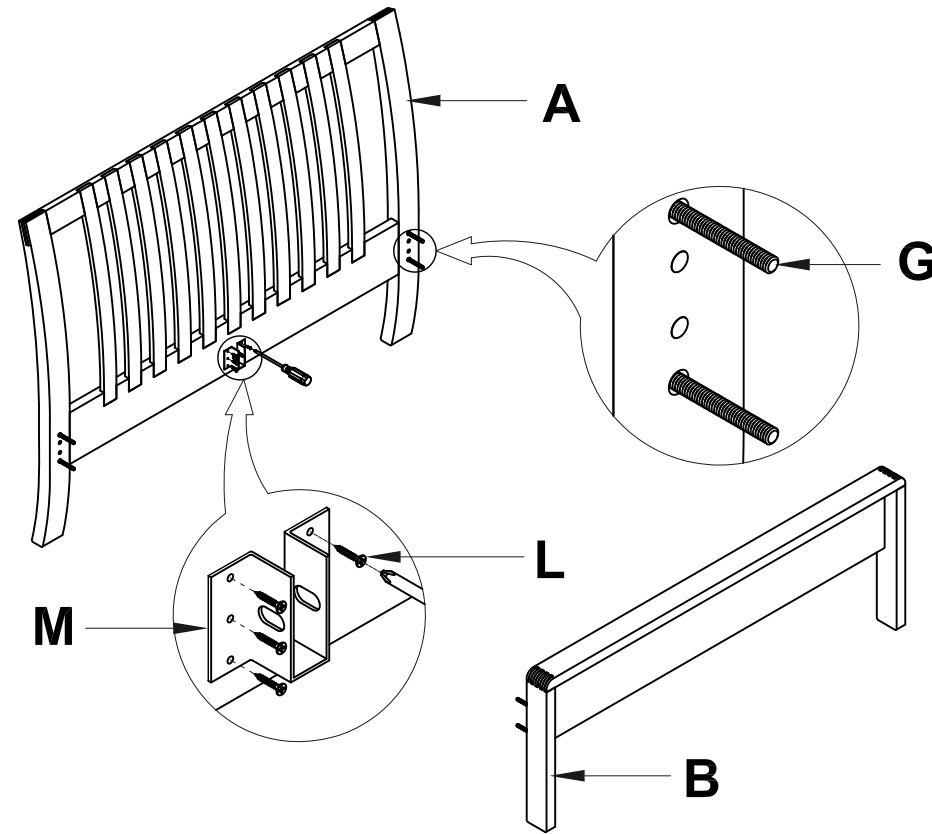

# erco | 1360 bosco double bed assembly instructions

NO.	DESCRIPTION	PARTS	QTY
A	Headboard		1
B	Footboard		1
C	Side Rail		2
D	Support Rail		1
E	Spring Slat		32
F	Plastic End Cap		64
G	Bolt	 M8X90mm	8
H	Bolt	 M6X35mm	2
I	Half moon Washer		8
J	Spanner		1
K	Nut	 M8	8
L	Screw	 4X20mm	12
M	Bracket		2
N	Allen Key		1
O	Nut	 M6	2

1

2

3

4