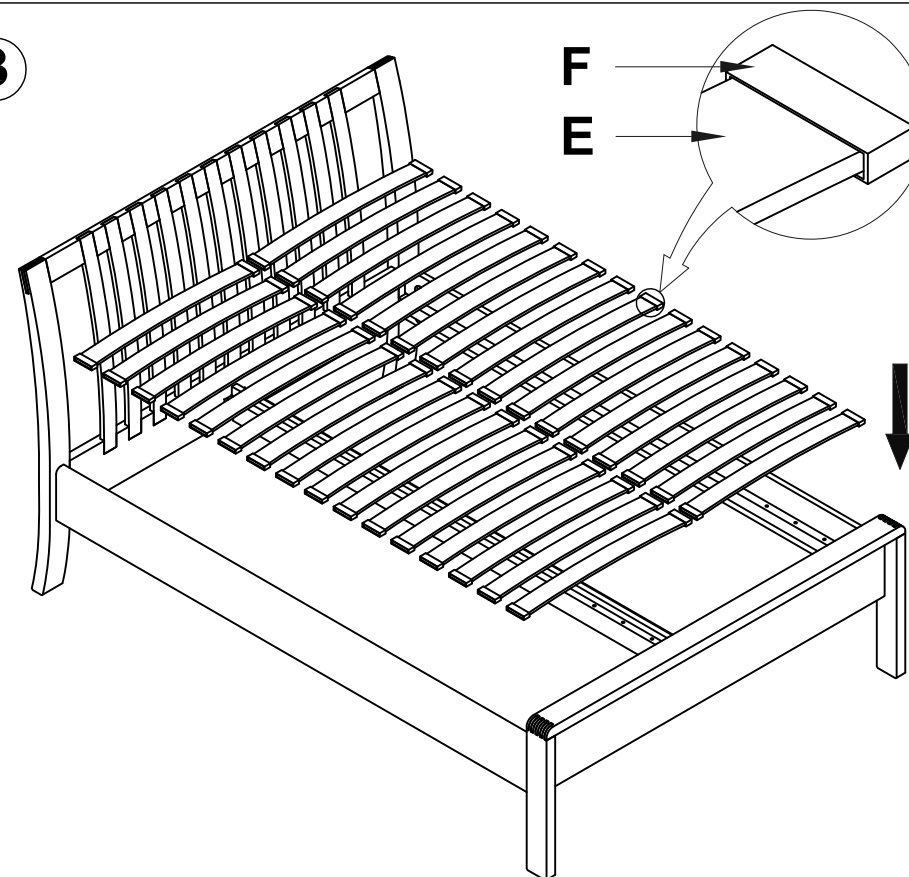

# erco | 1360 bosco double bed assembly instructions

NO.	DESCRIPTION	PARTS	QTY
A	Headboard		1
B	Footboard		1
C	Side Rail		2
D	Support Rail		1
E	Spring Slat		32
F	Plastic End Cap		64
G	Bolt	 M8X90mm	8
H	Bolt	 M6X35mm	2
I	Half moon Washer		8
J	Spanner		1
K	Nut	 M8	8
L	Screw	 4X20mm	12
M	Bracket		2
N	Allen Key		1
O	Nut	 M6	2

1

2

3

4