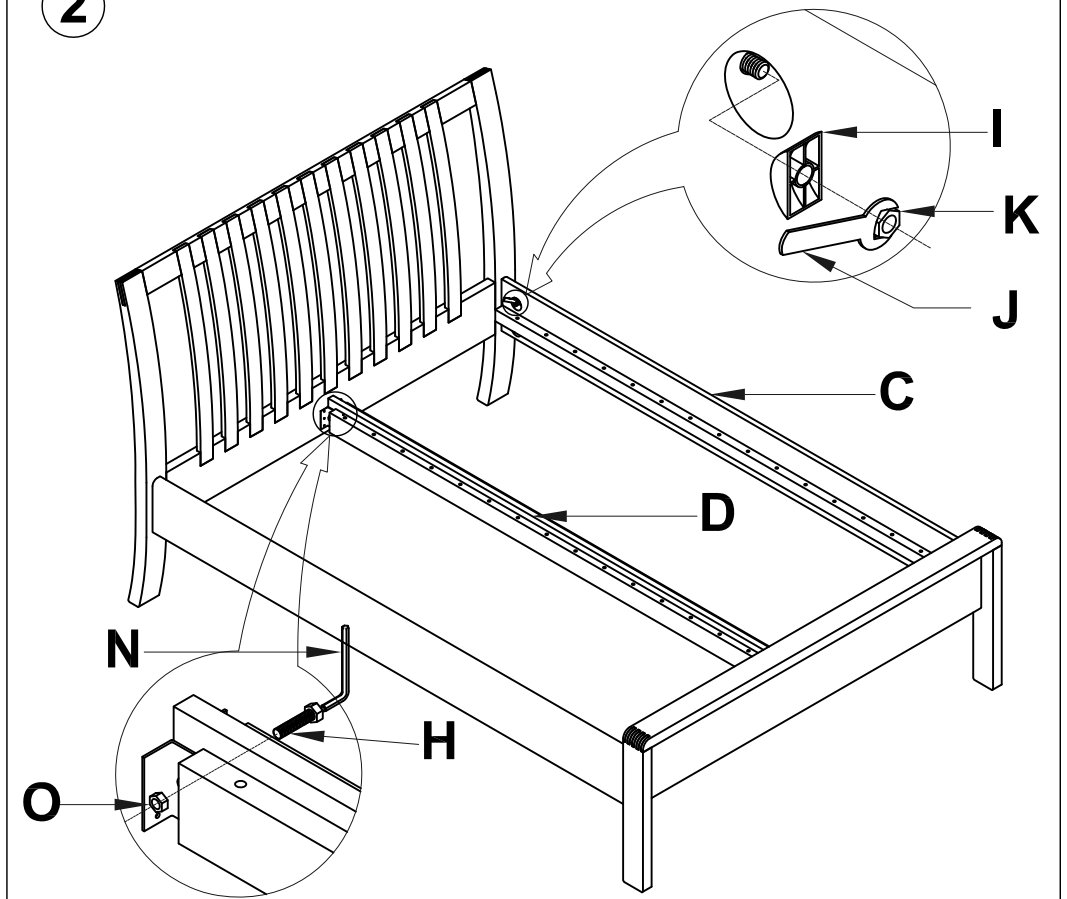

# erco | 1360 bosco double bed assembly instructions

NO.	DESCRIPTION	PARTS	QTY
A	Headboard		1
B	Footboard		1
C	Side Rail		2
D	Support Rail		1
E	Spring Slat		32
F	Plastic End Cap		64
G	Bolt	 M8X90mm	8
H	Bolt	 M6X35mm	2
I	Half moon Washer		8
J	Spanner		1
K	Nut	 M8	8
L	Screw	 4X20mm	12
M	Bracket		2
N	Allen Key		1
O	Nut	 M6	2

1

2

3

4